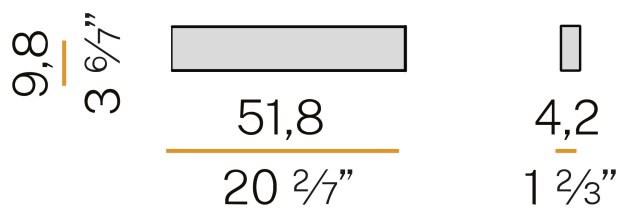

Technical drawing