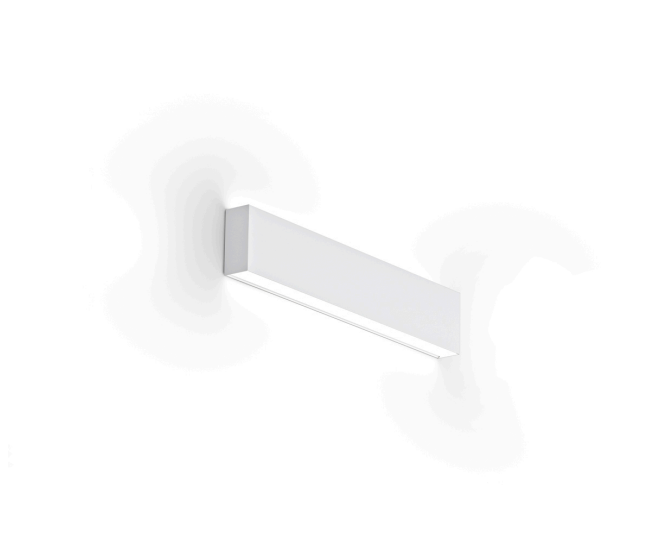

PANZERI

Giano

220-240V AC ON-OFF
A24646.050.0401

 white/opal screen

Data sheet

CODE	A24646.050.0401
SYSTEM POWER CONSUMPTION	19W
EFFICACY	64.63lm/W
LIGHT SOURCE	LED
LIGHT SOURCE LIFETIME	L80 (B20) 60.000h
COLOUR TEMPERATURE	3000K Ra>90
LIGHT DISTRIBUTION	diffused
POWER SUPPLY	220-240V AC
FREQUENCY	50/60Hz
ELECTRICAL CONFIGURATION	ON-OFF
DRIVER	integrated included
NOMINAL LUMINOUS FLUX	2280lm
LUMEN OUTPUT	1228lm
EFFICIENCY	53.9%
WEIGHT	1,30 Kg
PROTECTION DEGREE	IP40
COLOUR TOLLERANCES	SDCM 3
PACKING DIMENSIONS	14,0 x 65,0 x 14,0 cm

Wall lighting fixture for interiors, with direct and indirect light emission. Extruded aluminium structure in RAL 9003 white or black powder paint. Extruded polycarbonate diffusers with opaline finish. Pickled sheet metal end caps in polyacrylic paint.