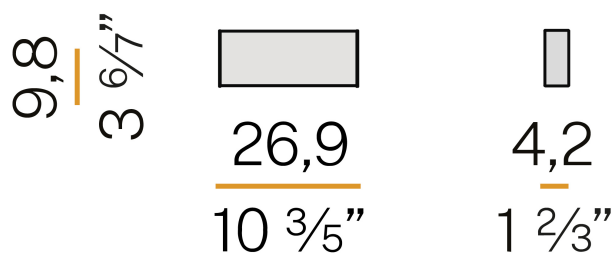

Technical drawing