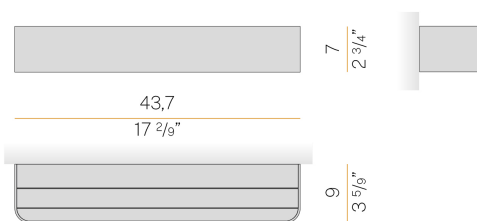

Technical drawing