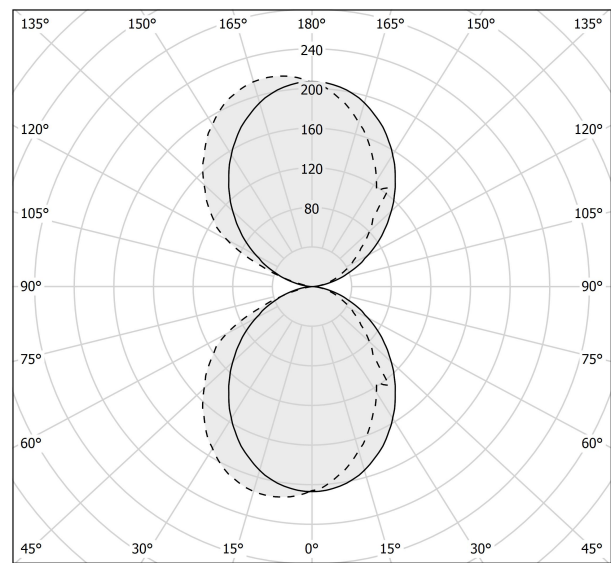

PANZERI

Toy R

220-240V AC ON-OFF

A14230.045.0501

titanium

Data sheet

CODE	A14230.045.0501
SYSTEM POWER CONSUMPTION	26W
EFFICACY	75.8lm/W
LIGHT SOURCE	LED
COLOUR TEMPERATURE	2700K Ra>90
LIGHT DISTRIBUTION	diffused
POWER SUPPLY	220-240V AC
FREQUENCY	50/60Hz
ELECTRICAL CONFIGURATION	ON-OFF
DRIVER	integrated included
NOMINAL LUMINOUS FLUX	3489lm
LUMEN OUTPUT	1971lm
EFFICIENCY	56.5%
WEIGHT	1,66 Kg
PROTECTION DEGREE	IP40
COLOUR TOLLERANCES	SDCM 3
PACKING DIMENSIONS	10,5 x 45,0 x 10,5 cm

Technical drawing

Polar diagram

cd/klm
—— C0 - C180 - - - C90 - C270