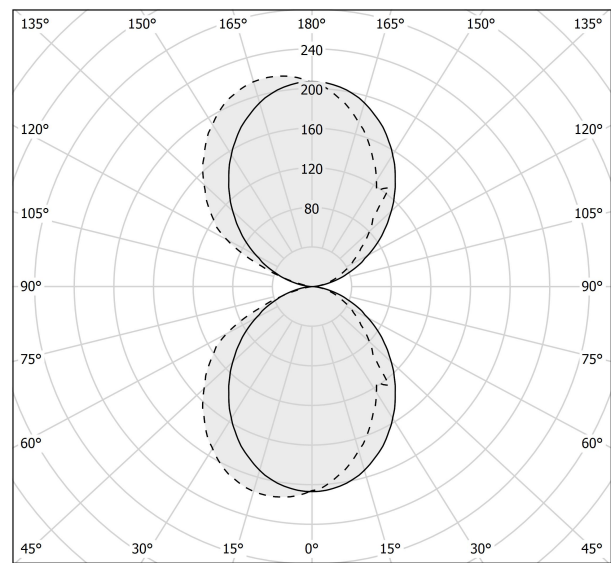

PANZERI

Toy R

220-240V AC ON-OFF

A14230.030.0501

titanium

Data sheet

CODE	A14230.030.0501
SYSTEM POWER CONSUMPTION	18W
EFFICACY	73lm/W
LIGHT SOURCE	LED
COLOUR TEMPERATURE	2700K Ra>90
LIGHT DISTRIBUTION	diffused
POWER SUPPLY	220-240V AC
FREQUENCY	50/60Hz
ELECTRICAL CONFIGURATION	ON-OFF
DRIVER	integrated included
NOMINAL LUMINOUS FLUX	2326lm
LUMEN OUTPUT	1314lm
EFFICIENCY	56.5%
WEIGHT	1,20 Kg
PROTECTION DEGREE	IP40
COLOUR TOLLERANCES	SDCM 3
PACKING DIMENSIONS	14,0 x 32,0 x 13,0 cm

Technical drawing

Polar diagram

cd/klm
— C0 - C180 - - - C90 - C270