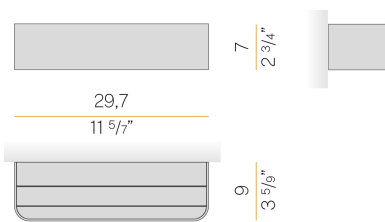

PANZERI

Toy R

220-240V AC ON-OFF

A14230.030.0501

titanium

Data sheet

CODE	A14230.030.0501
SYSTEM POWER CONSUMPTION	18W
EFFICACY	73lm/W
LIGHT SOURCE	LED
COLOUR TEMPERATURE	2700K Ra>90
LIGHT DISTRIBUTION	diffused
POWER SUPPLY	220-240V AC
FREQUENCY	50/60Hz
ELECTRICAL CONFIGURATION	ON-OFF
DRIVER	integrated included
NOMINAL LUMINOUS FLUX	2326lm
LUMEN OUTPUT	1314lm
EFFICIENCY	56.5%
WEIGHT	1,20 Kg
PROTECTION DEGREE	IP40
COLOUR TOLLERANCES	SDCM 3
PACKING DIMENSIONS	14,0 x 32,0 x 13,0 cm

Wall lighting fixture for interiors, with direct and indirect light emission.
Body in extruded aluminium and cover in pickled sheet steel, with white, black, bronze, mat brass or titanium polyacrylic paint.
Wall mounting bracket in bent steel sheet.
Opal polycarbonate diffuser screens.

Technical drawing