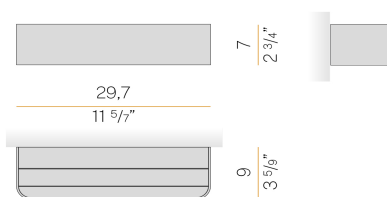

PANZERI

Toy R

220-240V AC ON-OFF

A14227.030.0401

textured olive green

Data sheet

CODE	A14227.030.0401
SYSTEM POWER CONSUMPTION	18W
EFFICACY	75.22lm/W
LIGHT SOURCE	LED
COLOUR TEMPERATURE	3000K Ra>90
LIGHT DISTRIBUTION	diffused
POWER SUPPLY	220-240V AC
FREQUENCY	50/60Hz
ELECTRICAL CONFIGURATION	ON-OFF
DRIVER	integrated included
NOMINAL LUMINOUS FLUX	2400lm
LUMEN OUTPUT	1354lm
EFFICIENCY	56.4%
WEIGHT	1,17 Kg
PROTECTION DEGREE	IP40
COLOUR TOLLERANCES	SDCM 3
PACKING DIMENSIONS	0,0 x 0,0 x 0,0 cm

Technical drawing