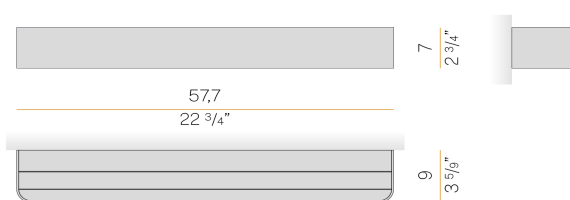

Technical drawing