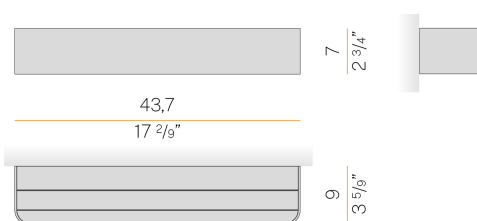

Technical drawing