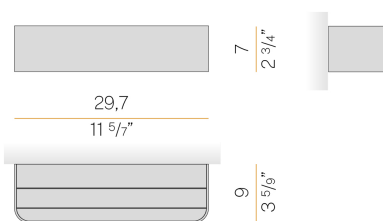

PANZERI

Toy R

220-240V AC ON-OFF

A14219.030.0501

matte brass

Data sheet

CODE	A14219.030.0501
SYSTEM POWER CONSUMPTION	18W
EFFICACY	73lm/W
LIGHT SOURCE	LED
COLOUR TEMPERATURE	2700K Ra>90
LIGHT DISTRIBUTION	diffused
POWER SUPPLY	220-240V AC
FREQUENCY	50/60Hz
ELECTRICAL CONFIGURATION	ON-OFF
DRIVER	integrated included
NOMINAL LUMINOUS FLUX	2326lm
LUMEN OUTPUT	1314lm
EFFICIENCY	56.5%
WEIGHT	1,20 Kg
PROTECTION DEGREE	IP40
COLOUR TOLLERANCES	SDCM 3
PACKING DIMENSIONS	14,0 x 32,0 x 13,0 cm

Wall lighting fixture for interiors, with direct and indirect light emission.
Body in extruded aluminium and cover in pickled sheet steel, with white, black, bronze, mat brass or titanium polyacrylic paint.
Wall mounting bracket in bent steel sheet.
Opal polycarbonate diffuser screens.

Technical drawing