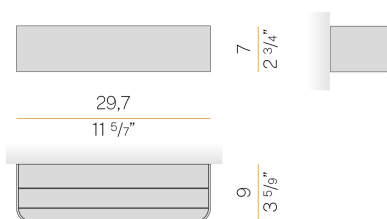

PANZERI

Toy R

220-240V AC ON-OFF

A14219.030.0501

matte brass

Data sheet

CODE	A14219.030.0501
SYSTEM POWER CONSUMPTION	18W
EFFICACY	73lm/W
LIGHT SOURCE	LED
COLOUR TEMPERATURE	2700K Ra>90
LIGHT DISTRIBUTION	diffused
POWER SUPPLY	220-240V AC
FREQUENCY	50/60Hz
ELECTRICAL CONFIGURATION	ON-OFF
DRIVER	integrated included
NOMINAL LUMINOUS FLUX	2326lm
LUMEN OUTPUT	1314lm
EFFICIENCY	56.5%
WEIGHT	1,20 Kg
PROTECTION DEGREE	IP40
COLOUR TOLLERANCES	SDCM 3
PACKING DIMENSIONS	14,0 x 32,0 x 13,0 cm

Wall lighting fixture for interiors, with direct and indirect light emission.
Body in extruded aluminium and cover in pickled sheet steel, with white, black, bronze, mat brass or titanium polyacrylic paint.
Wall mounting bracket in bent steel sheet.
Opal polycarbonate diffuser screens.

Technical drawing