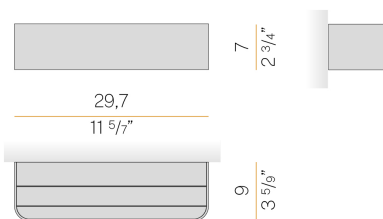

Technical drawing