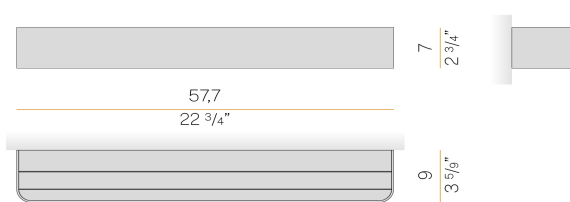

Technical drawing