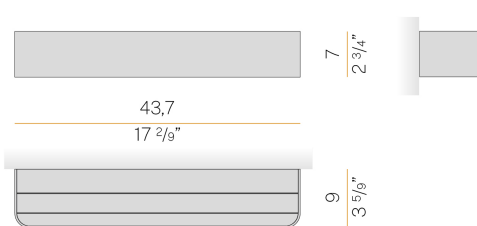

PANZERI

Toy R

220-240V AC ON-OFF
A14217.045.0501

Data sheet

CODE	A14217.045.0501
SYSTEM POWER CONSUMPTION	26W
EFFICACY	75.81lm/W
LIGHT SOURCE	LED
COLOUR TEMPERATURE	2700K Ra>90
LIGHT DISTRIBUTION	diffused
POWER SUPPLY	220-240V AC
FREQUENCY	50/60Hz
ELECTRICAL CONFIGURATION	ON-OFF
DRIVER	integrated included
NOMINAL LUMINOUS FLUX	3489lm
LUMEN OUTPUT	1971lm
EFFICIENCY	56.5%
WEIGHT	1,66 Kg
PROTECTION DEGREE	IP40
COLOUR TOLLERANCES	SDCM 3
PACKING DIMENSIONS	10,5 x 45,0 x 10,5 cm

Wall lighting fixture for interiors, with direct and indirect light emission.
Body in extruded aluminium and cover in pickled sheet steel, with white, black, bronze, mat brass or titanium polyacrylic paint.
Wall mounting bracket in bent steel sheet.
Opal polycarbonate diffuser screens.

Technical drawing