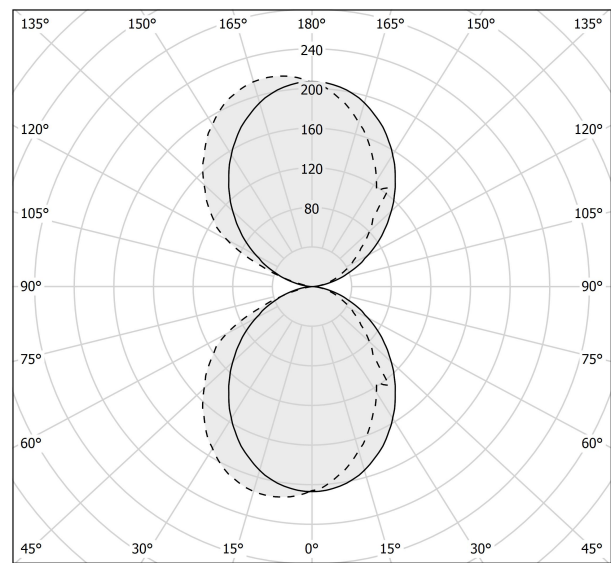

PANZERI

Toy R

220-240V AC ON-OFF

A14217.045.0501

Data sheet

CODE	A14217.045.0501
SYSTEM POWER CONSUMPTION	26W
EFFICACY	75.8lm/W
LIGHT SOURCE	LED
COLOUR TEMPERATURE	2700K Ra>90
LIGHT DISTRIBUTION	diffused
POWER SUPPLY	220-240V AC
FREQUENCY	50/60Hz
ELECTRICAL CONFIGURATION	ON-OFF
DRIVER	integrated included
NOMINAL LUMINOUS FLUX	3489lm
LUMEN OUTPUT	1971lm
EFFICIENCY	56.5%
WEIGHT	1,66 Kg
PROTECTION DEGREE	IP40
COLOUR TOLLERANCES	SDCM 3
PACKING DIMENSIONS	10,5 x 45,0 x 10,5 cm

Technical drawing

Polar diagram

cd/klm
— C0 - C180 - - - C90 - C270