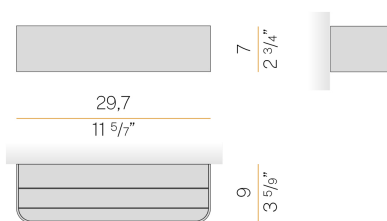

PANZERI

Toy R

220-240V AC ON-OFF

A14217.030.0501

bronze

Data sheet

CODE	A14217.030.0501
SYSTEM POWER CONSUMPTION	18W
EFFICACY	73lm/W
LIGHT SOURCE	LED
COLOUR TEMPERATURE	2700K Ra>90
LIGHT DISTRIBUTION	diffused
POWER SUPPLY	220-240V AC
FREQUENCY	50/60Hz
ELECTRICAL CONFIGURATION	ON-OFF
DRIVER	integrated included
NOMINAL LUMINOUS FLUX	2326lm
LUMEN OUTPUT	1314lm
EFFICIENCY	56.5%
WEIGHT	1,17 Kg
PROTECTION DEGREE	IP40
COLOUR TOLLERANCES	SDCM 3
PACKING DIMENSIONS	0,0 x 0,0 x 0,0 cm

Wall lighting fixture for interiors, with direct and indirect light emission.
Body in extruded aluminium and cover in pickled sheet steel, with white, black, bronze, mat brass or titanium polyacrylic paint.
Wall mounting bracket in bent steel sheet.
Opal polycarbonate diffuser screens.

Technical drawing