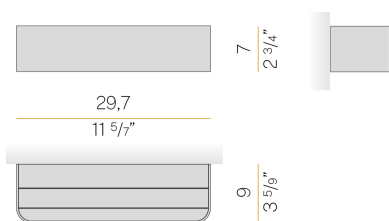

PANZERI

Toy R

220-240V AC ON-OFF

A14202.030.0501

● black

Data sheet

CODE	A14202.030.0501
SYSTEM POWER CONSUMPTION	18W
EFFICACY	73lm/W
LIGHT SOURCE	LED
COLOUR TEMPERATURE	2700K Ra>90
LIGHT DISTRIBUTION	diffused
POWER SUPPLY	220-240V AC
FREQUENCY	50/60Hz
ELECTRICAL CONFIGURATION	ON-OFF
DRIVER	integrated included
NOMINAL LUMINOUS FLUX	2326lm
LUMEN OUTPUT	1314lm
EFFICIENCY	56.5%
WEIGHT	1,17 Kg
PROTECTION DEGREE	IP40
COLOUR TOLLERANCES	SDCM 3
PACKING DIMENSIONS	0,0 x 0,0 x 0,0 cm

Wall lighting fixture for interiors, with direct and indirect light emission.
Body in extruded aluminium and cover in pickled sheet steel, with white, black, bronze, mat brass or titanium polyacrylic paint.
Wall mounting bracket in bent steel sheet.
Opal polycarbonate diffuser screens.

Technical drawing