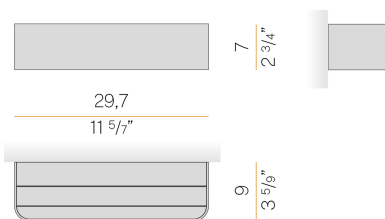

PANZERI

Toy R

220-240V AC ON-OFF

A14202.030.0501

● black

Data sheet

CODE	A14202.030.0501
SYSTEM POWER CONSUMPTION	18W
EFFICACY	73lm/W
LIGHT SOURCE	LED
COLOUR TEMPERATURE	2700K Ra>90
LIGHT DISTRIBUTION	diffused
POWER SUPPLY	220-240V AC
FREQUENCY	50/60Hz
ELECTRICAL CONFIGURATION	ON-OFF
DRIVER	integrated included
NOMINAL LUMINOUS FLUX	2326lm
LUMEN OUTPUT	1314lm
EFFICIENCY	56.5%
WEIGHT	1,20 Kg
PROTECTION DEGREE	IP40
COLOUR TOLLERANCES	SDCM 3
PACKING DIMENSIONS	14,0 x 32,0 x 13,0 cm

Wall lighting fixture for interiors, with direct and indirect light emission.
Body in extruded aluminium and cover in pickled sheet steel, with white, black, bronze, mat brass or titanium polyacrylic paint.
Wall mounting bracket in bent steel sheet.
Opal polycarbonate diffuser screens.

Technical drawing