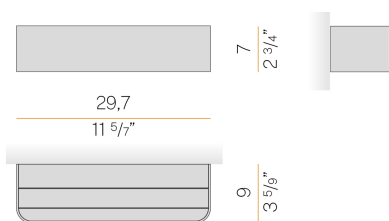

PANZERI

Toy R

220-240V AC ON-OFF

A14202.030.0501

● black

Data sheet

CODE	A14202.030.0501
SYSTEM POWER CONSUMPTION	18W
EFFICACY	73lm/W
LIGHT SOURCE	LED
COLOUR TEMPERATURE	2700K Ra>90
LIGHT DISTRIBUTION	diffused
POWER SUPPLY	220-240V AC
FREQUENCY	50/60Hz
ELECTRICAL CONFIGURATION	ON-OFF
DRIVER	integrated included
NOMINAL LUMINOUS FLUX	2326lm
LUMEN OUTPUT	1314lm
EFFICIENCY	56.5%
WEIGHT	1,20 Kg
PROTECTION DEGREE	IP40
COLOUR TOLLERANCES	SDCM 3
PACKING DIMENSIONS	14,0 x 32,0 x 13,0 cm

Wall lighting fixture for interiors, with direct and indirect light emission.
Body in extruded aluminium and cover in pickled sheet steel, with white, black, bronze, mat brass or titanium polyacrylic paint.
Wall mounting bracket in bent steel sheet.
Opal polycarbonate diffuser screens.

Technical drawing