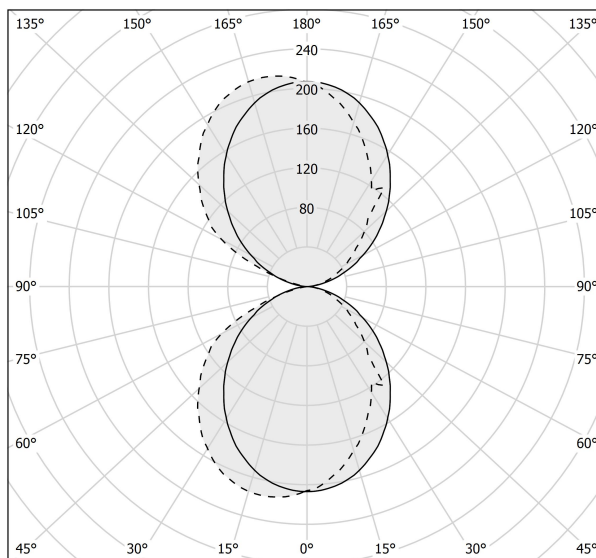

PANZERI

Toy R

220-240V AC dimmable (phase cut)

A14201.060.0504

● white

Data sheet

CODE	A14201.060.0504
SYSTEM POWER CONSUMPTION	35W
EFFICACY	75.09lm/W
LIGHT SOURCE	LED
COLOUR TEMPERATURE	2700K Ra>90
LIGHT DISTRIBUTION	diffused
POWER SUPPLY	220-240V AC
FREQUENCY	50/60Hz
ELECTRICAL CONFIGURATION	dimmable (phase cut)
DRIVER	integrated included
NOMINAL LUMINOUS FLUX	4652lm
LUMEN OUTPUT	2628lm
EFFICIENCY	56.5%
WEIGHT	2.17 Kg
PROTECTION DEGREE	IP40
COLOUR TOLLERANCES	SDCM 3
PACKING DIMENSIONS	0,0 x 0,0 x 0,0 cm

Technical drawing

Polar diagram

cd/klm
— C0 - C180 - - - C90 - C270