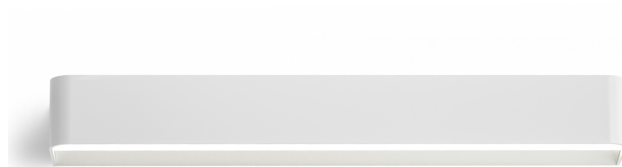

PANZERI

Toy R

220-240V AC dimmable (phase cut)

A14201.060.0504

● white

Data sheet

CODE	A14201.060.0504
SYSTEM POWER CONSUMPTION	35W
EFFICACY	75.09lm/W
LIGHT SOURCE	LED
COLOUR TEMPERATURE	2700K Ra>90
LIGHT DISTRIBUTION	diffused
POWER SUPPLY	220-240V AC
FREQUENCY	50/60Hz
ELECTRICAL CONFIGURATION	dimmable (phase cut)
DRIVER	integrated included
NOMINAL LUMINOUS FLUX	4652lm
LUMEN OUTPUT	2628lm
EFFICIENCY	56.5%
WEIGHT	2.17 Kg
PROTECTION DEGREE	IP40
COLOUR TOLLERANCES	SDCM 3
PACKING DIMENSIONS	0,0 x 0,0 x 0,0 cm

Wall lighting fixture for interiors, with direct and indirect light emission.
Body in extruded aluminium and cover in pickled sheet steel, with white, black, bronze, mat brass or titanium polyacrylic paint.
Wall mounting bracket in bent steel sheet.
Opal polycarbonate diffuser screens.