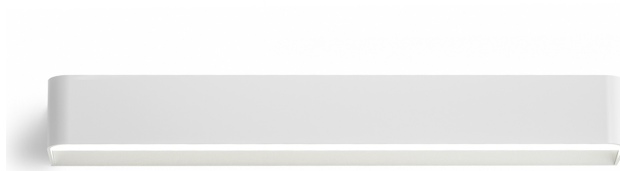

PANZERI

Toy R

220-240V AC ON-OFF

A14201.060.0401

● white

Data sheet

CODE	A14201.060.0401
SYSTEM POWER CONSUMPTION	35W
EFFICACY	77.37lm/W
LIGHT SOURCE	LED
COLOUR TEMPERATURE	3000K Ra>90
LIGHT DISTRIBUTION	diffused
POWER SUPPLY	220-240V AC
FREQUENCY	50/60Hz
ELECTRICAL CONFIGURATION	ON-OFF
DRIVER	integrated included
NOMINAL LUMINOUS FLUX	4800lm
LUMEN OUTPUT	2708lm
EFFICIENCY	56.4%
WEIGHT	2,11 Kg
PROTECTION DEGREE	IP40
COLOUR TOLLERANCES	SDCM 3
PACKING DIMENSIONS	12,5 x 63,0 x 14,0 cm

Wall lighting fixture for interiors, with direct and indirect light emission.
Body in extruded aluminium and cover in pickled sheet steel, with white, black, bronze, mat brass or titanium polyacrylic paint.
Wall mounting bracket in bent steel sheet.
Opal polycarbonate diffuser screens.