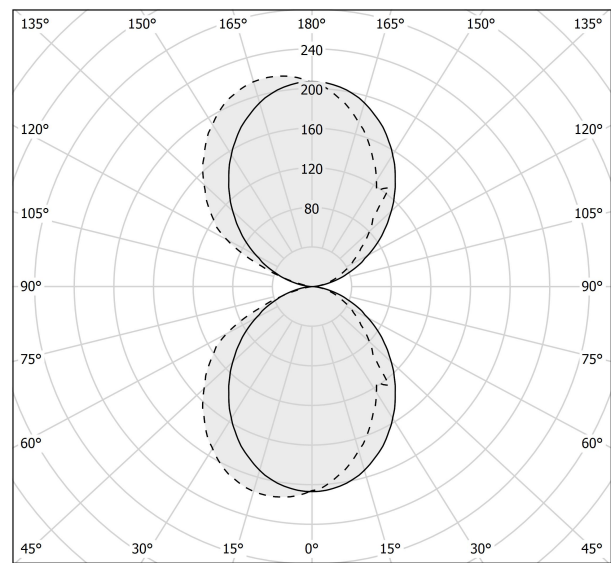

PANZERI

Toy R

220-240V AC ON-OFF

A14201.045.0501

white

Data sheet

CODE	A14201.045.0501
SYSTEM POWER CONSUMPTION	26W
EFFICACY	75.8lm/W
LIGHT SOURCE	LED
COLOUR TEMPERATURE	2700K Ra>90
LIGHT DISTRIBUTION	diffused
POWER SUPPLY	220-240V AC
FREQUENCY	50/60Hz
ELECTRICAL CONFIGURATION	ON-OFF
DRIVER	integrated included
NOMINAL LUMINOUS FLUX	3489lm
LUMEN OUTPUT	1971lm
EFFICIENCY	56.5%
WEIGHT	1,66 Kg
PROTECTION DEGREE	IP40
COLOUR TOLLERANCES	SDCM 3
PACKING DIMENSIONS	10,5 x 45,0 x 10,5 cm

Technical drawing

Polar diagram

cd/klm
—— C0 - C180 - - - C90 - C270