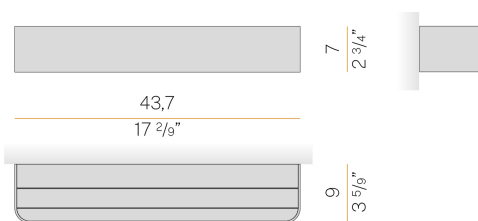

Technical drawing