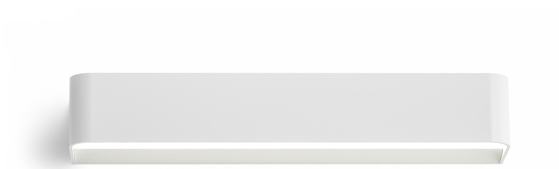

## Toy R

220-240V AC dimmable (phase cut)

A14201.045.0404

● white

### Data sheet

CODE	A14201.045.0404
SYSTEM POWER CONSUMPTION	26W
EFFICACY	78.12lm/W
LIGHT SOURCE	LED
COLOUR TEMPERATURE	3000K Ra>90
LIGHT DISTRIBUTION	diffused
POWER SUPPLY	220-240V AC
FREQUENCY	50/60Hz
ELECTRICAL CONFIGURATION	dimmable (phase cut)
DRIVER	integrated included
NOMINAL LUMINOUS FLUX	3600lm
LUMEN OUTPUT	2031lm
EFFICIENCY	56.4%
WEIGHT	1,67 Kg
PROTECTION DEGREE	IP40
COLOUR TOLLERANCES	SDCM 3
PACKING DIMENSIONS	0,0 x 0,0 x 0,0 cm

Wall lighting fixture for interiors, with direct and indirect light emission.  
Body in extruded aluminium and cover in pickled sheet steel, with white, black, bronze, mat brass or titanium polyacrylic paint.  
Wall mounting bracket in bent steel sheet.  
Opal polycarbonate diffuser screens.