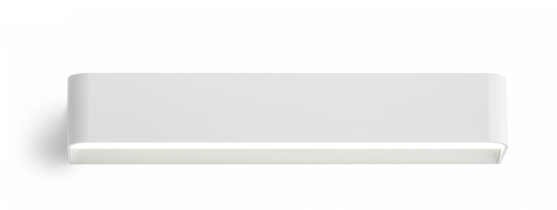

## Toy R

220-240V AC ON-OFF

A14201.045.0401

● white

### Data sheet

CODE	A14201.045.0401
SYSTEM POWER CONSUMPTION	26W
EFFICACY	78.12lm/W
LIGHT SOURCE	LED
COLOUR TEMPERATURE	3000K Ra>90
LIGHT DISTRIBUTION	diffused
POWER SUPPLY	220-240V AC
FREQUENCY	50/60Hz
ELECTRICAL CONFIGURATION	ON-OFF
DRIVER	integrated included
NOMINAL LUMINOUS FLUX	3600lm
LUMEN OUTPUT	2031lm
EFFICIENCY	56.4%
WEIGHT	1,67 Kg
PROTECTION DEGREE	IP40
COLOUR TOLLERANCES	SDCM 3
PACKING DIMENSIONS	0,0 x 0,0 x 0,0 cm

Wall lighting fixture for interiors, with direct and indirect light emission.  
Body in extruded aluminium and cover in pickled sheet steel, with white, black, bronze, mat brass or titanium polyacrylic paint.  
Wall mounting bracket in bent steel sheet.  
Opal polycarbonate diffuser screens.