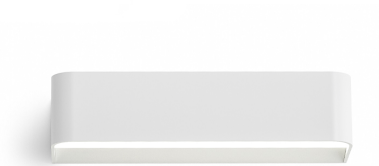

PANZERI

Toy R

220-240V AC dimmable (phase cut)

A14201.030.0504

● white

Data sheet

CODE	A14201.030.0504
SYSTEM POWER CONSUMPTION	20W
EFFICACY	65.7lm/W
LIGHT SOURCE	LED
COLOUR TEMPERATURE	2700K Ra>90
LIGHT DISTRIBUTION	diffused
POWER SUPPLY	220-240V AC
FREQUENCY	50/60Hz
ELECTRICAL CONFIGURATION	dimmable (phase cut)
DRIVER	integrated included
NOMINAL LUMINOUS FLUX	2326lm
LUMEN OUTPUT	1314lm
EFFICIENCY	56.5%
WEIGHT	1,17 Kg
PROTECTION DEGREE	IP40
COLOUR TOLLERANCES	SDCM 3
PACKING DIMENSIONS	0,0 x 0,0 x 0,0 cm

Wall lighting fixture for interiors, with direct and indirect light emission.
Body in extruded aluminium and cover in pickled sheet steel, with white, black, bronze, mat brass or titanium polyacrylic paint.
Wall mounting bracket in bent steel sheet.
Opal polycarbonate diffuser screens.