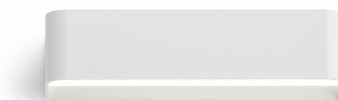

PANZERI

Toy R

220-240V AC ON-OFF

A14201.030.0501

white

Data sheet

CODE	A14201.030.0501
SYSTEM POWER CONSUMPTION	18W
EFFICACY	73lm/W
LIGHT SOURCE	LED
COLOUR TEMPERATURE	2700K Ra>90
LIGHT DISTRIBUTION	diffused
POWER SUPPLY	220-240V AC
FREQUENCY	50/60Hz
ELECTRICAL CONFIGURATION	ON-OFF
DRIVER	integrated included
NOMINAL LUMINOUS FLUX	2326lm
LUMEN OUTPUT	1314lm
EFFICIENCY	56.5%
WEIGHT	1,20 Kg
PROTECTION DEGREE	IP40
COLOUR TOLLERANCES	SDCM 3
PACKING DIMENSIONS	14,0 x 32,0 x 13,0 cm

Wall lighting fixture for interiors, with direct and indirect light emission.
Body in extruded aluminium and cover in pickled sheet steel, with white, black, bronze, mat brass or titanium polyacrylic paint.
Wall mounting bracket in bent steel sheet.
Opal polycarbonate diffuser screens.