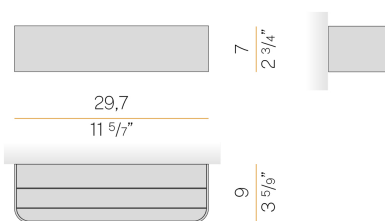

Technical drawing