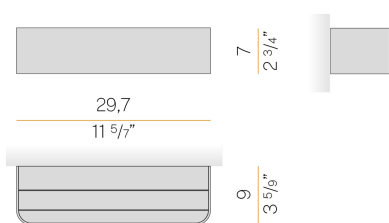

Technical drawing