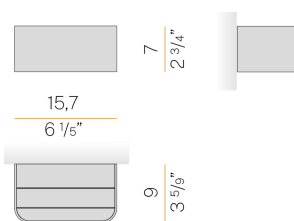

PANZERI

Toy R

220-240V AC dimmable (phase cut)

A14201.015.0404

white

Data sheet

CODE	A14201.015.0404
SYSTEM POWER CONSUMPTION	10W
EFFICACY	67.7lm/W
LIGHT SOURCE	LED
COLOUR TEMPERATURE	3000K Ra>90
LIGHT DISTRIBUTION	diffused
POWER SUPPLY	220-240V AC
FREQUENCY	50/60Hz
ELECTRICAL CONFIGURATION	dimmable (phase cut)
DRIVER	integrated included
NOMINAL LUMINOUS FLUX	1200lm
LUMEN OUTPUT	677lm
EFFICIENCY	56.4%
WEIGHT	0,69 Kg
PROTECTION DEGREE	IP40
COLOUR TOLLERANCES	SDCM 3
PACKING DIMENSIONS	12,0 x 24,0 x 13,0 cm

Wall lighting fixture for interiors, with direct and indirect light emission.
Body in extruded aluminium and cover in pickled sheet steel, with white, black, bronze, mat brass or titanium polyacrylic paint.
Wall mounting bracket in bent steel sheet.
Opal polycarbonate diffuser screens.

Technical drawing