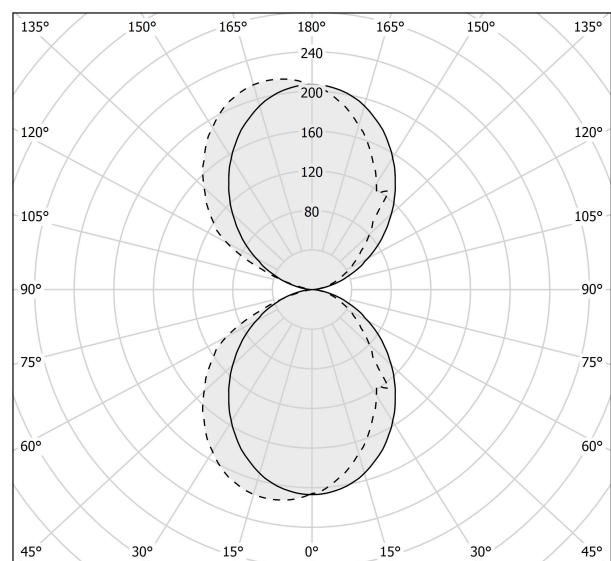

### Data sheet

CODE	A14201.015.0404
SYSTEM POWER CONSUMPTION	10W
EFFICACY	67.7lm/W
LIGHT SOURCE	LED
COLOUR TEMPERATURE	3000K Ra>90
LIGHT DISTRIBUTION	diffused
POWER SUPPLY	220-240V AC
FREQUENCY	50/60Hz
ELECTRICAL CONFIGURATION	dimmable (phase cut)
DRIVER	integrated included
NOMINAL LUMINOUS FLUX	1200lm
LUMEN OUTPUT	677lm
EFFICIENCY	56.4%
WEIGHT	0,69 Kg
PROTECTION DEGREE	IP40
COLOUR TOLLERANCES	SDCM 3
PACKING DIMENSIONS	12,0 x 24,0 x 13,0 cm

### Technical drawing

### Polar diagram

cd/klm  
— C0 - C180    - - - C90 - C270