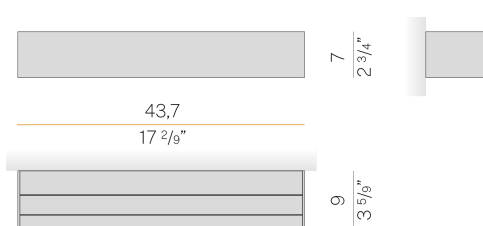

PANZERI

Toy S

220-240V AC ON-OFF
A14119.045.0501

mat brass

Data sheet

CODE	A14119.045.0501
SYSTEM POWER CONSUMPTION	26W
EFFICACY	75.8lm/W
LIGHT SOURCE	LED
COLOUR TEMPERATURE	2700K Ra>90
LIGHT DISTRIBUTION	diffused
POWER SUPPLY	220-240V AC
FREQUENCY	50/60Hz
ELECTRICAL CONFIGURATION	ON-OFF
DRIVER	integrated included
NOMINAL LUMINOUS FLUX	3489lm
LUMEN OUTPUT	197lm
EFFICIENCY	56.5%
WEIGHT	1,69 Kg
PROTECTION DEGREE	IP40
COLOUR TOLLERANCES	SDCM 3
PACKING DIMENSIONS	10,5 x 45,0 x 10,5 cm

Wall lighting fixture for interiors, with direct and indirect light emission.
Body in extruded aluminium and cover in pickled sheet steel, with white, black, bronze, mat brass or titanium polyacrylic paint.
Wall mounting bracket in bent steel sheet.
Opal polycarbonate diffuser screens.

Technical drawing