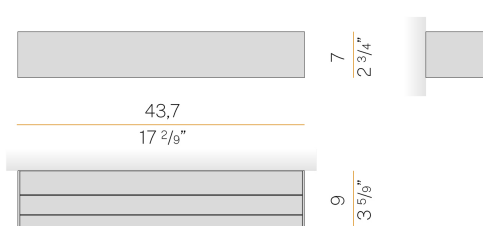

PANZERI

Toy S

220-240V AC ON-OFF

A14119.045.0501

matte brass

Data sheet

CODE	A14119.045.0501
SYSTEM POWER CONSUMPTION	26W
EFFICACY	75.8lm/W
LIGHT SOURCE	LED
COLOUR TEMPERATURE	2700K Ra>90
LIGHT DISTRIBUTION	diffused
POWER SUPPLY	220-240V AC
FREQUENCY	50/60Hz
ELECTRICAL CONFIGURATION	ON-OFF
DRIVER	integrated included
NOMINAL LUMINOUS FLUX	3489lm
LUMEN OUTPUT	1971lm
EFFICIENCY	56.5%
WEIGHT	1,69 Kg
PROTECTION DEGREE	IP40
COLOUR TOLLERANCES	SDCM 3
PACKING DIMENSIONS	10,5 x 45,0 x 10,5 cm

Wall lighting fixture for interiors, with direct and indirect light emission.
Body in extruded aluminium and cover in pickled sheet steel, with white, black, bronze, mat brass or titanium polyacrylic paint.
Wall mounting bracket in bent steel sheet.
Opal polycarbonate diffuser screens.

Technical drawing