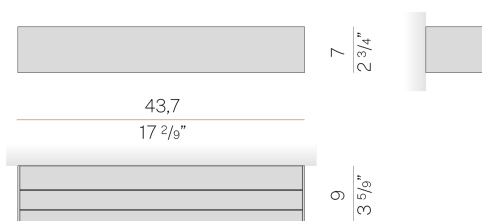

Technical drawing