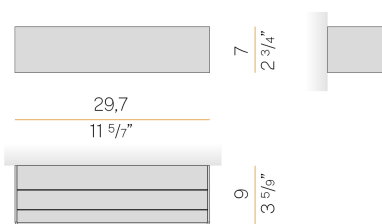

PANZERI

Toy S

220-240V AC ON-OFF

A14119.030.0501

matte brass

Data sheet

CODE	A14119.030.0501
SYSTEM POWER CONSUMPTION	18W
EFFICACY	73lm/W
LIGHT SOURCE	LED
COLOUR TEMPERATURE	2700K Ra>90
LIGHT DISTRIBUTION	diffused
POWER SUPPLY	220-240V AC
FREQUENCY	50/60Hz
ELECTRICAL CONFIGURATION	ON-OFF
DRIVER	integrated included
NOMINAL LUMINOUS FLUX	2326lm
LUMEN OUTPUT	1314lm
EFFICIENCY	56.5%
WEIGHT	1,21 Kg
PROTECTION DEGREE	IP40
COLOUR TOLLERANCES	SDCM 3
PACKING DIMENSIONS	14,0 x 32,0 x 13,0 cm

Wall lighting fixture for interiors, with direct and indirect light emission.
Body in extruded aluminium and cover in pickled sheet steel, with white, black, bronze, mat brass or titanium polyacrylic paint.
Wall mounting bracket in bent steel sheet.
Opal polycarbonate diffuser screens.

Technical drawing