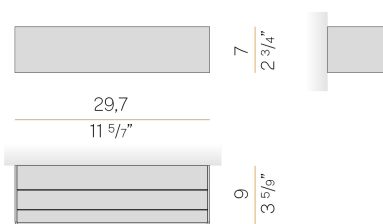

PANZERI

Toy S

220-240V AC ON-OFF

A14119.030.0501

matte brass

Data sheet

CODE	A14119.030.0501
SYSTEM POWER CONSUMPTION	18W
EFFICACY	73lm/W
LIGHT SOURCE	LED
COLOUR TEMPERATURE	2700K Ra>90
LIGHT DISTRIBUTION	diffused
POWER SUPPLY	220-240V AC
FREQUENCY	50/60Hz
ELECTRICAL CONFIGURATION	ON-OFF
DRIVER	integrated included
NOMINAL LUMINOUS FLUX	2326lm
LUMEN OUTPUT	1314lm
EFFICIENCY	56.5%
WEIGHT	1,21 Kg
PROTECTION DEGREE	IP40
COLOUR TOLLERANCES	SDCM 3
PACKING DIMENSIONS	14,0 x 32,0 x 13,0 cm

Wall lighting fixture for interiors, with direct and indirect light emission.
Body in extruded aluminium and cover in pickled sheet steel, with white, black, bronze, mat brass or titanium polyacrylic paint.
Wall mounting bracket in bent steel sheet.
Opal polycarbonate diffuser screens.

Technical drawing