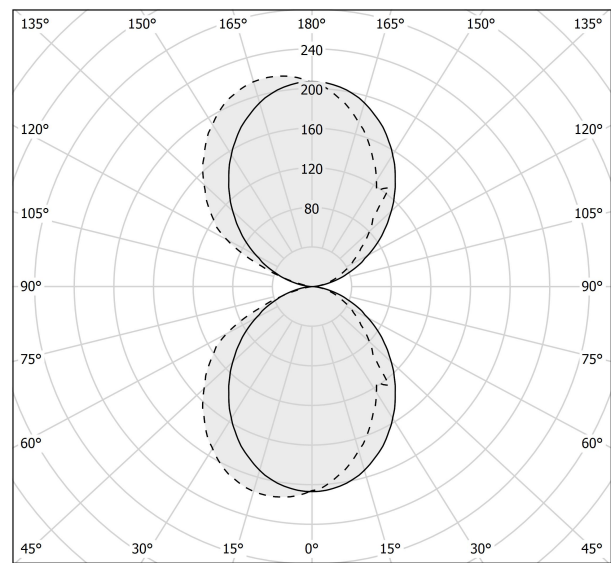

### Data sheet

CODE	A14119.030.0501
SYSTEM POWER CONSUMPTION	18W
EFFICACY	73lm/W
LIGHT SOURCE	LED
COLOUR TEMPERATURE	2700K Ra>90
LIGHT DISTRIBUTION	diffused
POWER SUPPLY	220-240V AC
FREQUENCY	50/60Hz
ELECTRICAL CONFIGURATION	ON-OFF
DRIVER	integrated included
NOMINAL LUMINOUS FLUX	2326lm
LUMEN OUTPUT	1314lm
EFFICIENCY	56.5%
WEIGHT	1,21 Kg
PROTECTION DEGREE	IP40
COLOUR TOLLERANCES	SDCM 3
PACKING DIMENSIONS	14,0 x 32,0 x 13,0 cm

### Technical drawing

### Polar diagram

cd/klm  
— C0 - C180    - - - C90 - C270