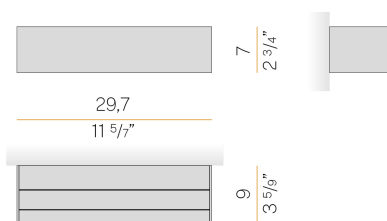

PANZERI

Toy S

220-240V AC ON-OFF

A14119.030.0501

matte brass

Data sheet

CODE	A14119.030.0501
SYSTEM POWER CONSUMPTION	18W
EFFICACY	73lm/W
LIGHT SOURCE	LED
COLOUR TEMPERATURE	2700K Ra>90
LIGHT DISTRIBUTION	diffused
POWER SUPPLY	220-240V AC
FREQUENCY	50/60Hz
ELECTRICAL CONFIGURATION	ON-OFF
DRIVER	integrated included
NOMINAL LUMINOUS FLUX	2326lm
LUMEN OUTPUT	1314lm
EFFICIENCY	56.5%
WEIGHT	1,21 Kg
PROTECTION DEGREE	IP40
COLOUR TOLLERANCES	SDCM 3
PACKING DIMENSIONS	14,0 x 32,0 x 13,0 cm

Wall lighting fixture for interiors, with direct and indirect light emission.
Body in extruded aluminium and cover in pickled sheet steel, with white, black, bronze, mat brass or titanium polyacrylic paint.
Wall mounting bracket in bent steel sheet.
Opal polycarbonate diffuser screens.

Technical drawing