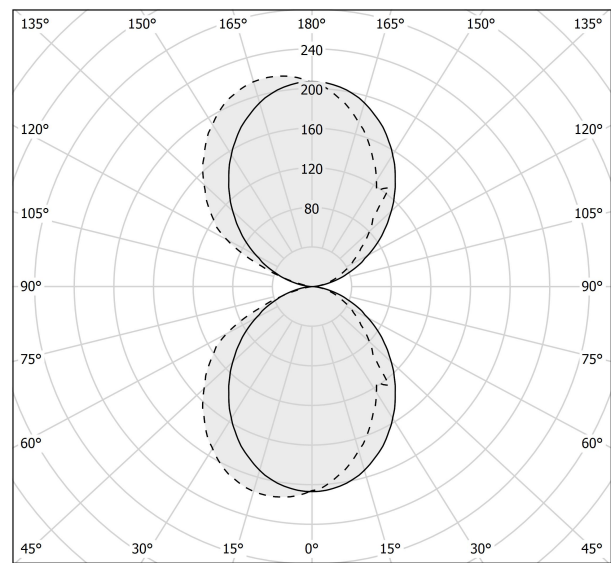

PANZERI

Toy S

220-240V AC ON-OFF

A14117.045.0501

 bronze

Data sheet

CODE	A14117.045.0501
SYSTEM POWER CONSUMPTION	26W
EFFICACY	75.8lm/W
LIGHT SOURCE	LED
COLOUR TEMPERATURE	2700K Ra>90
LIGHT DISTRIBUTION	diffused
POWER SUPPLY	220-240V AC
FREQUENCY	50/60Hz
ELECTRICAL CONFIGURATION	ON-OFF
DRIVER	integrated included
NOMINAL LUMINOUS FLUX	3489lm
LUMEN OUTPUT	1971lm
EFFICIENCY	56.5%
WEIGHT	1,69 Kg
PROTECTION DEGREE	IP40
COLOUR TOLLERANCES	SDCM 3
PACKING DIMENSIONS	10,5 x 45,0 x 10,5 cm

Technical drawing

Polar diagram

cd/klm
—— C0 - C180 - - - C90 - C270