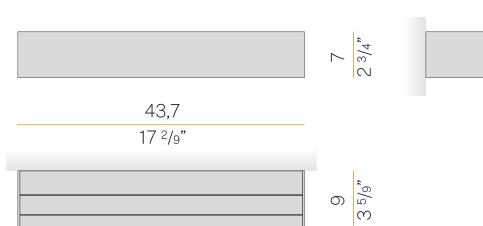

Technical drawing