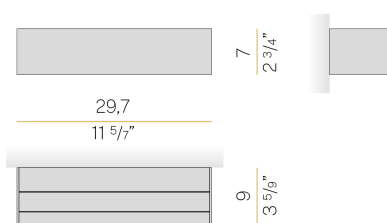

Technical drawing