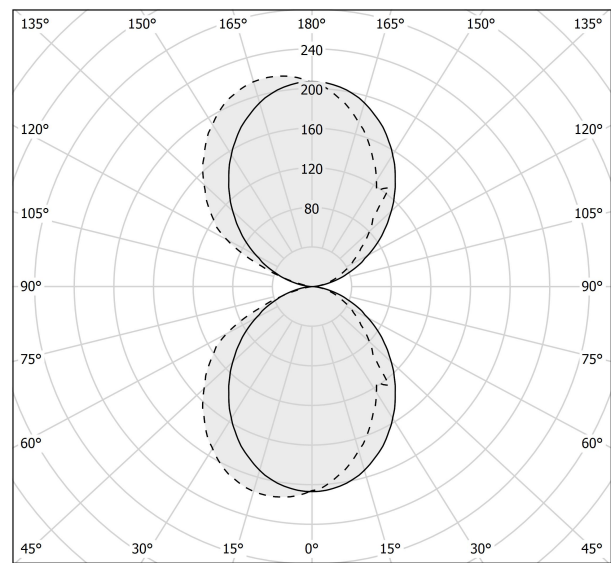

PANZERI

Toy S

220-240V AC ON-OFF

A14102.045.0501

● black

Data sheet

CODE	A14102.045.0501
SYSTEM POWER CONSUMPTION	26W
EFFICACY	75.8lm/W
LIGHT SOURCE	LED
COLOUR TEMPERATURE	2700K Ra>90
LIGHT DISTRIBUTION	diffused
POWER SUPPLY	220-240V AC
FREQUENCY	50/60Hz
ELECTRICAL CONFIGURATION	ON-OFF
DRIVER	integrated included
NOMINAL LUMINOUS FLUX	3489lm
LUMEN OUTPUT	1971lm
EFFICIENCY	56.5%
WEIGHT	1,69 Kg
PROTECTION DEGREE	IP40
COLOUR TOLLERANCES	SDCM 3
PACKING DIMENSIONS	10,5 x 45,0 x 10,5 cm

Technical drawing

Polar diagram

cd/klm
— C0 - C180 - - - C90 - C270