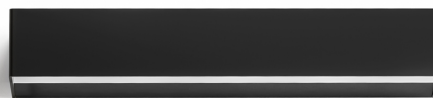

PANZERI

Toy S

220-240V AC dimmable (phase cut)

A14102.045.0404

Data sheet

CODE	A14102.045.0404
SYSTEM POWER CONSUMPTION	26W
EFFICACY	78.12lm/W
LIGHT SOURCE	LED
COLOUR TEMPERATURE	3000K Ra>90
LIGHT DISTRIBUTION	diffused
POWER SUPPLY	220-240V AC
FREQUENCY	50/60Hz
ELECTRICAL CONFIGURATION	dimmable (phase cut)
DRIVER	integrated included
NOMINAL LUMINOUS FLUX	3600lm
LUMEN OUTPUT	2031lm
EFFICIENCY	56.4%
WEIGHT	1,70 Kg
PROTECTION DEGREE	IP40
COLOUR TOLLERANCES	SDCM 3
PACKING DIMENSIONS	0,0 x 0,0 x 0,0 cm

Wall lighting fixture for interiors, with direct and indirect light emission.
Body in extruded aluminium and cover in pickled sheet steel, with white, black, bronze, mat brass or titanium polyacrylic paint.
Wall mounting bracket in bent steel sheet.
Opal polycarbonate diffuser screens.