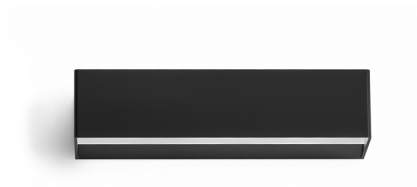

## Toy S

220-240V AC ON-OFF

A14102.030.0501

● black

### Data sheet

CODE	A14102.030.0501
SYSTEM POWER CONSUMPTION	18W
EFFICACY	73lm/W
LIGHT SOURCE	LED
COLOUR TEMPERATURE	2700K Ra>90
LIGHT DISTRIBUTION	diffused
POWER SUPPLY	220-240V AC
FREQUENCY	50/60Hz
ELECTRICAL CONFIGURATION	ON-OFF
DRIVER	integrated included
NOMINAL LUMINOUS FLUX	2326lm
LUMEN OUTPUT	1314lm
EFFICIENCY	56.5%
WEIGHT	1,21 Kg
PROTECTION DEGREE	IP40
COLOUR TOLLERANCES	SDCM 3
PACKING DIMENSIONS	14,0 x 32,0 x 13,0 cm

Wall lighting fixture for interiors, with direct and indirect light emission.  
Body in extruded aluminium and cover in pickled sheet steel, with white, black, bronze, mat brass or titanium polyacrylic paint.  
Wall mounting bracket in bent steel sheet.  
Opal polycarbonate diffuser screens.