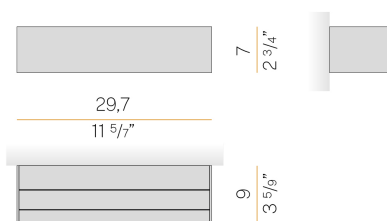

Technical drawing