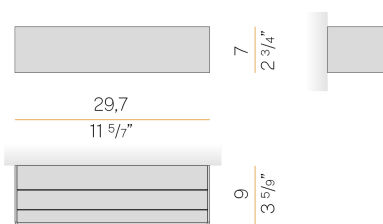

Technical drawing