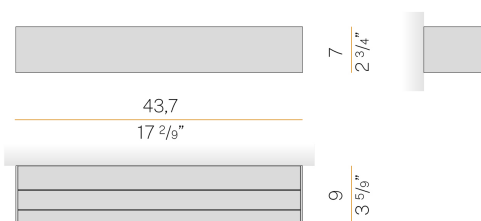

PANZERI

Toy S

220-240V AC ON-OFF

A14101.045.0501

● white

Data sheet

CODE	A14101.045.0501
SYSTEM POWER CONSUMPTION	26W
EFFICACY	75.8lm/W
LIGHT SOURCE	LED
COLOUR TEMPERATURE	2700K Ra>90
LIGHT DISTRIBUTION	diffused
POWER SUPPLY	220-240V AC
FREQUENCY	50/60Hz
ELECTRICAL CONFIGURATION	ON-OFF
DRIVER	integrated included
NOMINAL LUMINOUS FLUX	3489lm
LUMEN OUTPUT	1971lm
EFFICIENCY	56.5%
WEIGHT	1,69 Kg
PROTECTION DEGREE	IP40
COLOUR TOLLERANCES	SDCM 3
PACKING DIMENSIONS	10,5 x 45,0 x 10,5 cm

Wall lighting fixture for interiors, with direct and indirect light emission.
Body in extruded aluminium and cover in pickled sheet steel, with white, black, bronze, mat brass or titanium polyacrylic paint.
Wall mounting bracket in bent steel sheet.
Opal polycarbonate diffuser screens.

Technical drawing