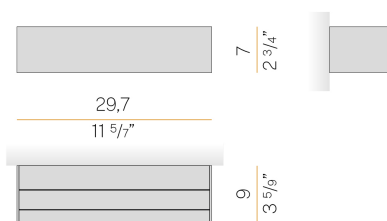

PANZERI

Toy S

220-240V AC ON-OFF

A14101.030.0501

● white

Data sheet

CODE	A14101.030.0501
SYSTEM POWER CONSUMPTION	18W
EFFICACY	73lm/W
LIGHT SOURCE	LED
COLOUR TEMPERATURE	2700K Ra>90
LIGHT DISTRIBUTION	diffused
POWER SUPPLY	220-240V AC
FREQUENCY	50/60Hz
ELECTRICAL CONFIGURATION	ON-OFF
DRIVER	integrated included
NOMINAL LUMINOUS FLUX	2326lm
LUMEN OUTPUT	1314lm
EFFICIENCY	56.5%
WEIGHT	1,21 Kg
PROTECTION DEGREE	IP40
COLOUR TOLLERANCES	SDCM 3
PACKING DIMENSIONS	14,0 x 32,0 x 13,0 cm

Wall lighting fixture for interiors, with direct and indirect light emission.
Body in extruded aluminium and cover in pickled sheet steel, with white, black, bronze, mat brass or titanium polyacrylic paint.
Wall mounting bracket in bent steel sheet.
Opal polycarbonate diffuser screens.

Technical drawing