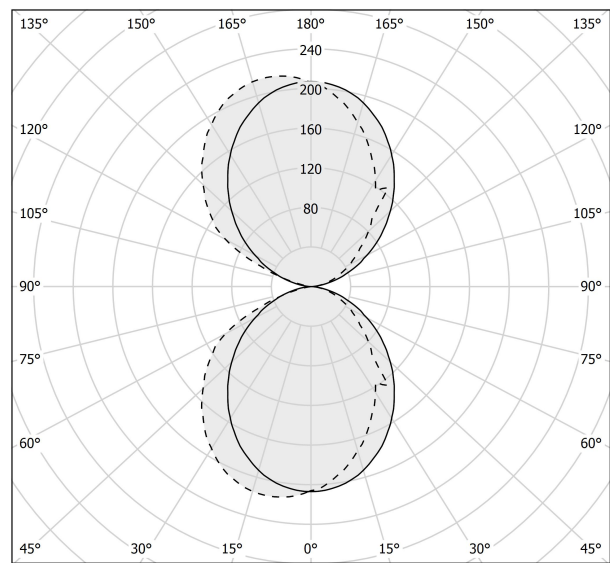

### Data sheet

CODE	A14101.030.0501
SYSTEM POWER CONSUMPTION	18W
EFFICACY	73lm/W
LIGHT SOURCE	LED
COLOUR TEMPERATURE	2700K Ra>90
LIGHT DISTRIBUTION	diffused
POWER SUPPLY	220-240V AC
FREQUENCY	50/60Hz
ELECTRICAL CONFIGURATION	ON-OFF
DRIVER	integrated included
NOMINAL LUMINOUS FLUX	2326lm
LUMEN OUTPUT	1314lm
EFFICIENCY	56.5%
WEIGHT	1,21 Kg
PROTECTION DEGREE	IP40
COLOUR TOLLERANCES	SDCM 3
PACKING DIMENSIONS	14,0 x 32,0 x 13,0 cm

### Technical drawing

### Polar diagram

cd/klm  
— C0 - C180    - - - C90 - C270