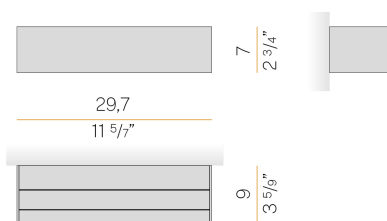

PANZERI

Toy S

220-240V AC ON-OFF

A14101.030.0501

white

Data sheet

CODE	A14101.030.0501
SYSTEM POWER CONSUMPTION	18W
EFFICACY	73lm/W
LIGHT SOURCE	LED
COLOUR TEMPERATURE	2700K Ra>90
LIGHT DISTRIBUTION	diffused
POWER SUPPLY	220-240V AC
FREQUENCY	50/60Hz
ELECTRICAL CONFIGURATION	ON-OFF
DRIVER	integrated included
NOMINAL LUMINOUS FLUX	2326lm
LUMEN OUTPUT	1314lm
EFFICIENCY	56.5%
WEIGHT	1,21 Kg
PROTECTION DEGREE	IP40
COLOUR TOLLERANCES	SDCM 3
PACKING DIMENSIONS	14,0 x 32,0 x 13,0 cm

Wall lighting fixture for interiors, with direct and indirect light emission.
Body in extruded aluminium and cover in pickled sheet steel, with white, black, bronze, mat brass or titanium polyacrylic paint.
Wall mounting bracket in bent steel sheet.
Opal polycarbonate diffuser screens.

Technical drawing