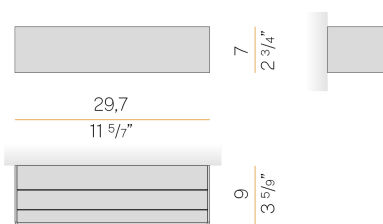

PANZERI

Toy S

220-240V AC ON-OFF

A14101.030.0501

● white

Data sheet

CODE	A14101.030.0501
SYSTEM POWER CONSUMPTION	18W
EFFICACY	73lm/W
LIGHT SOURCE	LED
COLOUR TEMPERATURE	2700K Ra>90
LIGHT DISTRIBUTION	diffused
POWER SUPPLY	220-240V AC
FREQUENCY	50/60Hz
ELECTRICAL CONFIGURATION	ON-OFF
DRIVER	integrated included
NOMINAL LUMINOUS FLUX	2326lm
LUMEN OUTPUT	1314lm
EFFICIENCY	56.5%
WEIGHT	1,21 Kg
PROTECTION DEGREE	IP40
COLOUR TOLLERANCES	SDCM 3
PACKING DIMENSIONS	14,0 x 32,0 x 13,0 cm

Wall lighting fixture for interiors, with direct and indirect light emission.
Body in extruded aluminium and cover in pickled sheet steel, with white, black, bronze, mat brass or titanium polyacrylic paint.
Wall mounting bracket in bent steel sheet.
Opal polycarbonate diffuser screens.

Technical drawing