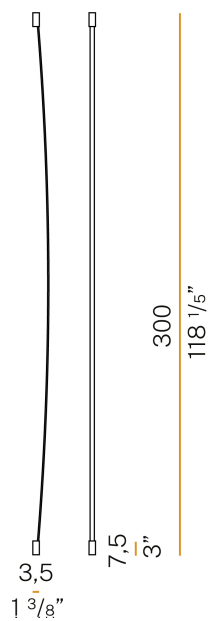

PANZERI

Bow

24V DC
A13801.302.0010

white

Data sheet

CODE	A13801.302.0010
POWER SUPPLY	24V DC
WEIGHT	0,48 Kg
PROTECTION DEGREE	IP20
PACKING DIMENSIONS	6,0 x 314,0 x 6,0 cm
L (mm)	3050
L (in)	120 1/6"

Flexible electrified profile for wall and ceiling installation for interiors.
Structure in polycarbonate extruded in mat black or wood finish.
24V DC low voltage power supply.
Complete with 2 fixing boxes and 1 power supply kit.
Led module to be ordered separately.
Length: 3,05m (120,1").

Technical drawing

Application

Polar diagram