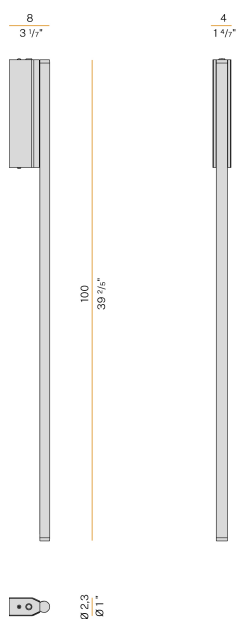

### Data sheet

CODE	A11019.100.0502
SYSTEM POWER CONSUMPTION	17W
EFFICACY	59.88lm/W
LIGHT SOURCE	LED
LIGHT SOURCE LIFETIME	L70 (B10) 60.000h
COLOUR TEMPERATURE	2700K Ra>90
LIGHT DISTRIBUTION	diffused
POWER SUPPLY	220-240V AC
FREQUENCY	50/60Hz
ELECTRICAL CONFIGURATION	dimmable (DALI/Push DIM)
DRIVER	integrated included
NOMINAL LUMINOUS FLUX	1512lm
LUMEN OUTPUT	1018lm
EFFICIENCY	67.3%
WEIGHT	1,16 Kg
PROTECTION DEGREE	IP20
COLOUR TOLLERANCES	SDCM 3
PACKING DIMENSIONS	12,0 x 106,0 x 7,0 cm

### Technical drawing