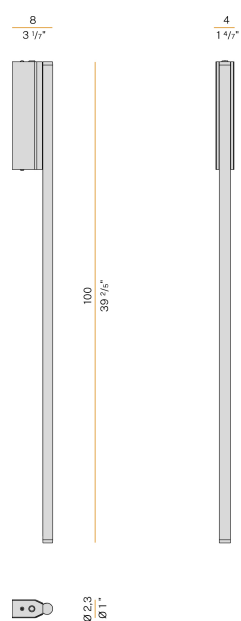

PANZERI

Hilow Line

220-240V AC dimmable (DALI/Push DIM)

A11019.100.0502

 matte brass

INDIRECT
LIGHT

Data sheet

CODE	A11019.100.0502
SYSTEM POWER CONSUMPTION	17W
EFFICACY	59.88lm/W
LIGHT SOURCE	LED
LIGHT SOURCE LIFETIME	L70 (B10) 60.000h
COLOUR TEMPERATURE	2700K Ra>90
LIGHT DISTRIBUTION	diffused
POWER SUPPLY	220-240V AC
FREQUENCY	50/60Hz
ELECTRICAL CONFIGURATION	dimmable (DALI/Push DIM)
DRIVER	integrated included
NOMINAL LUMINOUS FLUX	1512lm
LUMEN OUTPUT	1018lm
EFFICIENCY	67.3%
WEIGHT	1,16 Kg
PROTECTION DEGREE	IP20
COLOUR TOLLERANCES	SDCM 3
PACKING DIMENSIONS	12.0 x 106.0 x 7.0 cm

Technical drawing

Polar diagram

PANZERI

Hilow Line

Accessories / power supply

YCI11002.400

4m (157,5") long power cable with foot switch and plug.