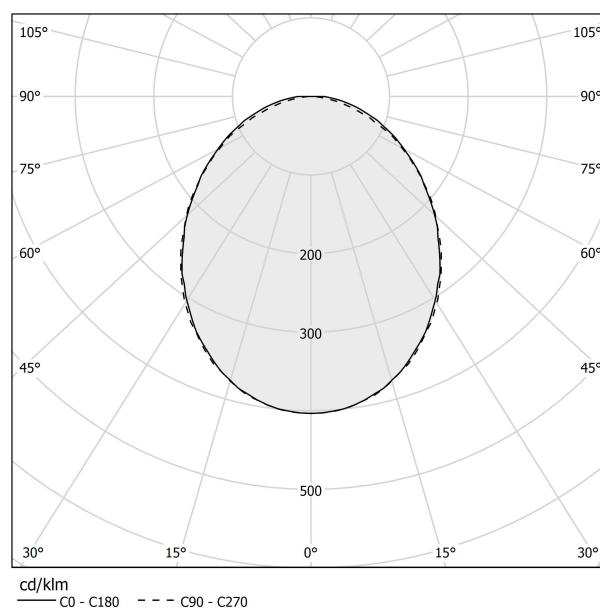

PANZERI

Hilow Line

220-240V AC dimmable (DALI/Push DIM)

A11019.100.0502

 matte brass

INDIRECT
LIGHT

Data sheet

CODE	A11019.100.0502
SYSTEM POWER CONSUMPTION	17W
EFFICACY	59.88lm/W
LIGHT SOURCE	LED
LIGHT SOURCE LIFETIME	L70 (B10) 60.000h
COLOUR TEMPERATURE	2700K Ra>90
LIGHT DISTRIBUTION	diffused
POWER SUPPLY	220-240V AC
FREQUENCY	50/60Hz
ELECTRICAL CONFIGURATION	dimmable (DALI/Push DIM)
DRIVER	integrated included
NOMINAL LUMINOUS FLUX	1512lm
LUMEN OUTPUT	1018lm
EFFICIENCY	67.3%
WEIGHT	1,16 Kg
PROTECTION DEGREE	IP20
COLOUR TOLLERANCES	SDCM 3
PACKING DIMENSIONS	12.0 x 106.0 x 7.0 cm

Technical drawing

Polar diagram

PANZERI

Hilow Line

Accessories / power supply

YCI11002.400

4m (157,5") long power cable with foot switch and plug.