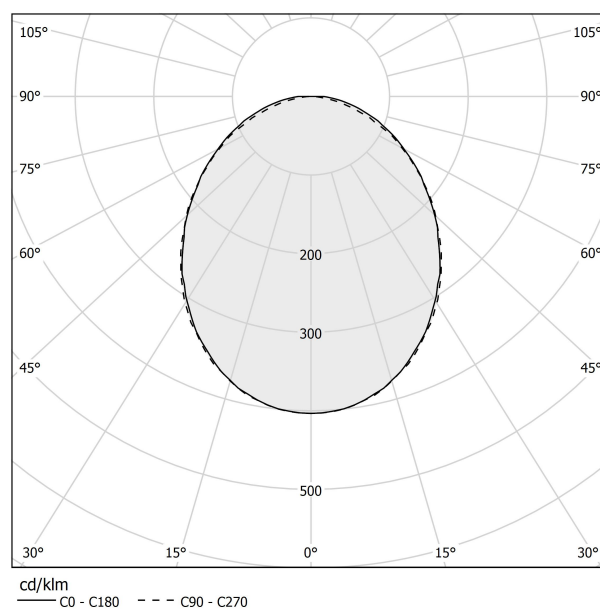

PANZERI

Hilow Line

220-240V AC dimmable (DALI/Push DIM)

A11006.100.0502

 matte black

Data sheet

CODE	A11006.100.0502
SYSTEM POWER CONSUMPTION	17W
EFFICACY	59.88lm/W
LIGHT SOURCE	LED
LIGHT SOURCE LIFETIME	L70 (B10) 60.000h
COLOUR TEMPERATURE	2700K Ra>90
LIGHT DISTRIBUTION	diffused
POWER SUPPLY	220-240V AC
FREQUENCY	50/60Hz
ELECTRICAL CONFIGURATION	dimmable (DALI/Push DIM)
DRIVER	integrated included
NOMINAL LUMINOUS FLUX	1512lm
LUMEN OUTPUT	1018lm
EFFICIENCY	67.3%
WEIGHT	1,16 Kg
PROTECTION DEGREE	IP20
COLOUR TOLLERANCES	SDCM 3
PACKING DIMENSIONS	12,0 x 106,0 x 7,0 cm

Technical drawing

Polar diagram

PANZERI

Hilow Line

Accessories / power supply

YCI11002.400

4m (157,5") long power cable with foot switch and plug.