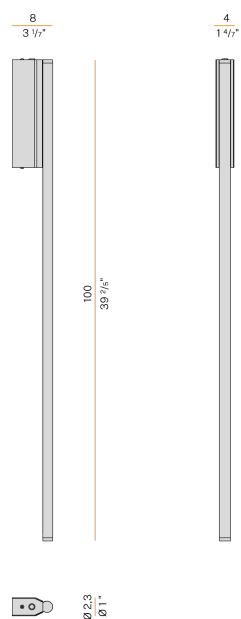

PANZERI

Hilow Line

220-240V AC dimmable (DALI/Push DIM)

A11006.100.0502

 matte black

Data sheet

CODE	A11006.100.0502
SYSTEM POWER CONSUMPTION	17W
EFFICACY	59.88lm/W
LIGHT SOURCE	LED
LIGHT SOURCE LIFETIME	L70 (B10) 60.000h
COLOUR TEMPERATURE	2700K Ra>90
LIGHT DISTRIBUTION	diffused
POWER SUPPLY	220-240V AC
FREQUENCY	50/60Hz
ELECTRICAL CONFIGURATION	dimmable (DALI/Push DIM)
DRIVER	integrated included
NOMINAL LUMINOUS FLUX	1512lm
LUMEN OUTPUT	1018lm
EFFICIENCY	67.3%
WEIGHT	1,16 Kg
PROTECTION DEGREE	IP20
COLOUR TOLLERANCES	SDCM 3
PACKING DIMENSIONS	12,0 x 106,0 x 7,0 cm

Technical drawing

Polar diagram

PANZERI

Hilow Line

Accessories / power supply

YCI11002.400

4m (157,5") long power cable with foot switch and plug.