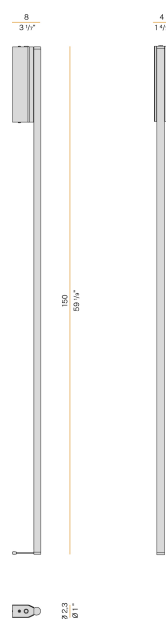

PANZERI

Hilow Line

220-240V AC dimmable (DALI/Push DIM)

A11005.150.0502

 champagne

INDIRECT
LIGHT

Data sheet

CODE	A11005.150.0502
SYSTEM POWER CONSUMPTION	27W
EFFICACY	62.8lm/W
LIGHT SOURCE	LED
LIGHT SOURCE LIFETIME	L70 (B10) 60.000h
COLOUR TEMPERATURE	2700K Ra>90
LIGHT DISTRIBUTION	diffused
POWER SUPPLY	220-240V AC
FREQUENCY	50/60Hz
ELECTRICAL CONFIGURATION	dimmable (DALI/Push DIM)
DRIVER	integrated included
NOMINAL LUMINOUS FLUX	2520lm
LUMEN OUTPUT	1696lm
EFFICIENCY	67.3%
WEIGHT	1,35 Kg
PROTECTION DEGREE	IP20
COLOUR TOLLERANCES	SDCM 3
PACKING DIMENSIONS	12.0 x 160,0 x 7.0 cm

Technical drawing

Wall lighting fixture for interiors, with indirect light emission.
Pickled sheet metal wall bracket in polyacrylic paint.
Pickled sheet metal wall plate in polyacrylic paint.
Extruded aluminium structure in white, mat black, bronze, mat brass or titanium polyacrylic paint.
Die-cast aluminium end caps in polyacrylic paint.
Extruded polycarbonate diffuser with opaline finish.

Polar diagram