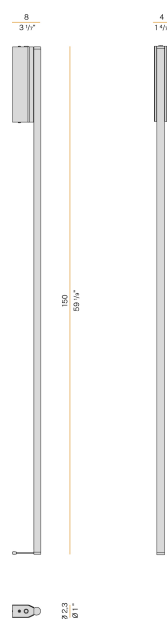

PANZERI

Hilow Line

220-240V AC dimmable (DALI/Push DIM)

A11001.150.0502

● white

Data sheet

CODE	A11001.150.0502
SYSTEM POWER CONSUMPTION	27W
EFFICACY	62.8lm/W
LIGHT SOURCE	LED
LIGHT SOURCE LIFETIME	L70 (B10) 60.000h
COLOUR TEMPERATURE	2700K Ra>90
LIGHT DISTRIBUTION	diffused
POWER SUPPLY	220-240V AC
FREQUENCY	50/60Hz
ELECTRICAL CONFIGURATION	dimmable (DALI/Push DIM)
DRIVER	integrated included
NOMINAL LUMINOUS FLUX	2520lm
LUMEN OUTPUT	1696lm
EFFICIENCY	67.3%
WEIGHT	1,35 Kg
PROTECTION DEGREE	IP20
COLOUR TOLLERANCES	SDCM 3
PACKING DIMENSIONS	12,0 x 160,0 x 7,0 cm

Wall lighting fixture for interiors, with indirect light emission.
 Pickled sheet metal wall bracket in polyacrylic paint.
 Pickled sheet metal wall plate in polyacrylic paint.
 Extruded aluminium structure in white, mat black, bronze, mat brass or titanium polyacrylic paint.
 Die-cast aluminium end caps in polyacrylic paint.
 Extruded polycarbonate diffuser with opaline finish.

Technical drawing

Polar diagram

PANZERI

Hilow Line

Accessories / power supply

YCI11002.400

4m (157,5") long power cable with foot switch and plug.