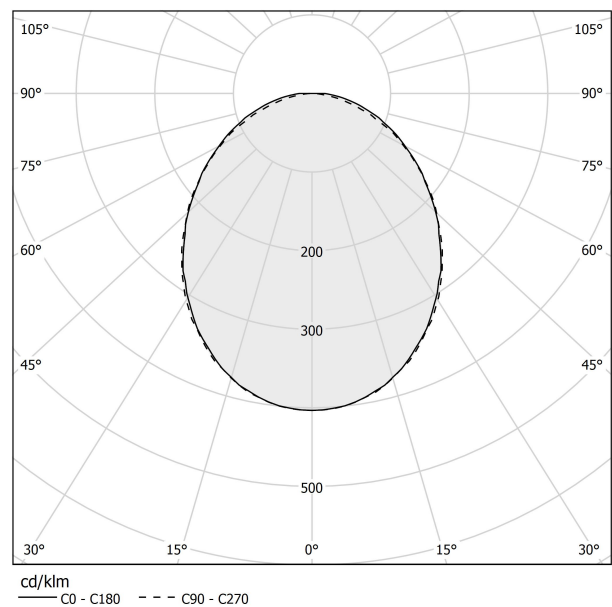

Polar diagram