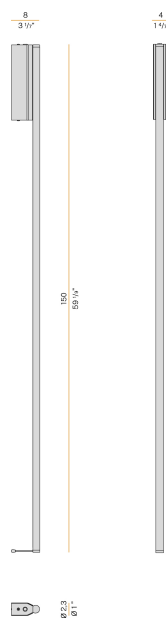

PANZERI

Hilow Line

220-240V AC dimmable (DALI/Push DIM)

A11001.150.0502

● white

Data sheet

CODE	A11001.150.0502
SYSTEM POWER CONSUMPTION	27W
EFFICACY	62.8lm/W
LIGHT SOURCE	LED
LIGHT SOURCE LIFETIME	L70 (B10) 60.000h
COLOUR TEMPERATURE	2700K Ra>90
LIGHT DISTRIBUTION	diffused
POWER SUPPLY	220-240V AC
FREQUENCY	50/60Hz
ELECTRICAL CONFIGURATION	dimmable (DALI/Push DIM)
DRIVER	integrated included
NOMINAL LUMINOUS FLUX	2520lm
LUMEN OUTPUT	1696lm
EFFICIENCY	67.3%
WEIGHT	1,35 Kg
PROTECTION DEGREE	IP20
COLOUR TOLLERANCES	SDCM 3
PACKING DIMENSIONS	12,0 x 160,0 x 7,0 cm

Wall lighting fixture for interiors, with indirect light emission.
Pickled sheet metal wall bracket in polyacrylic paint.
Pickled sheet metal wall plate in polyacrylic paint.
Extruded aluminium structure in white, mat black, bronze, mat brass or titanium polyacrylic paint.
Die-cast aluminium end caps in polyacrylic paint.
Extruded polycarbonate diffuser with opaline finish.

Technical drawing

Polar diagram

PANZERI

Hilow Line

Accessories / power supply

YCI11002.400

4m (157,5") long power cable with foot switch and plug.