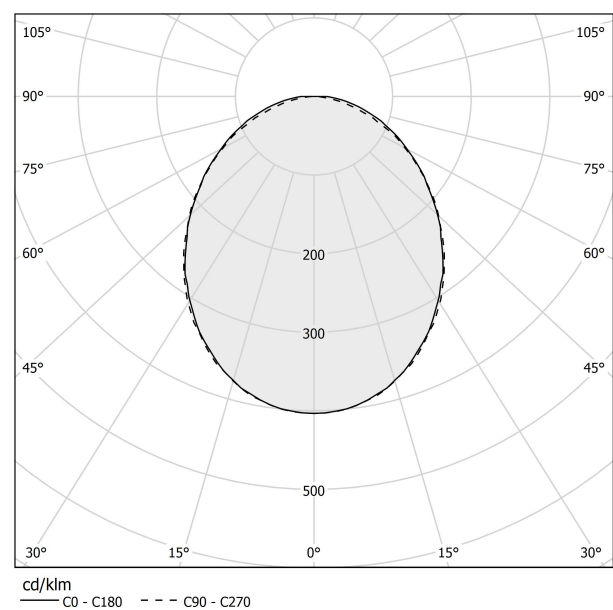

Polar diagram