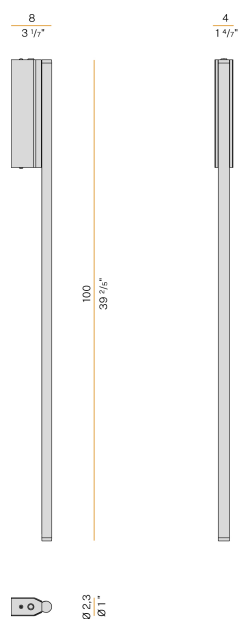

PANZERI

Hilow Line

220-240V AC dimmable (DALI/Push DIM)

A11001.100.0502

● white

Data sheet

CODE	A11001.100.0502
SYSTEM POWER CONSUMPTION	17W
EFFICACY	59.88lm/W
LIGHT SOURCE	LED
LIGHT SOURCE LIFETIME	L70 (B10) 60.000h
COLOUR TEMPERATURE	2700K Ra>90
LIGHT DISTRIBUTION	diffused
POWER SUPPLY	220-240V AC
FREQUENCY	50/60Hz
ELECTRICAL CONFIGURATION	dimmable (DALI/Push DIM)
DRIVER	integrated included
NOMINAL LUMINOUS FLUX	1512lm
LUMEN OUTPUT	1018lm
EFFICIENCY	67.3%
WEIGHT	1,16 Kg
PROTECTION DEGREE	IP20
COLOUR TOLLERANCES	SDCM 3
PACKING DIMENSIONS	12,0 x 106,0 x 7,0 cm

Wall lighting fixture for interiors, with indirect light emission.
Pickled sheet metal wall bracket in polyacrylic paint.
Pickled sheet metal wall plate in polyacrylic paint.
Extruded aluminium structure in white, mat black, bronze, mat brass or titanium polyacrylic paint.
Die-cast aluminium end caps in polyacrylic paint.
Extruded polycarbonate diffuser with opaline finish.

Technical drawing

Polar diagram

PANZERI

Hilow Line

Accessories / power supply

YCI11002.400

4m (157,5") long power cable with foot switch and plug.