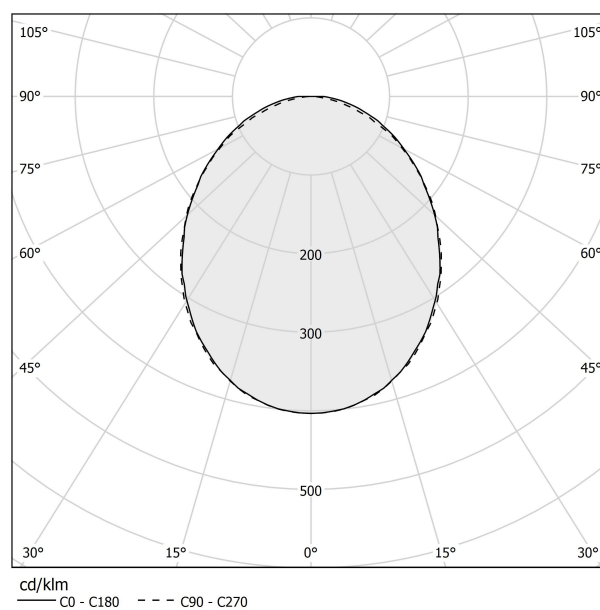

Polar diagram