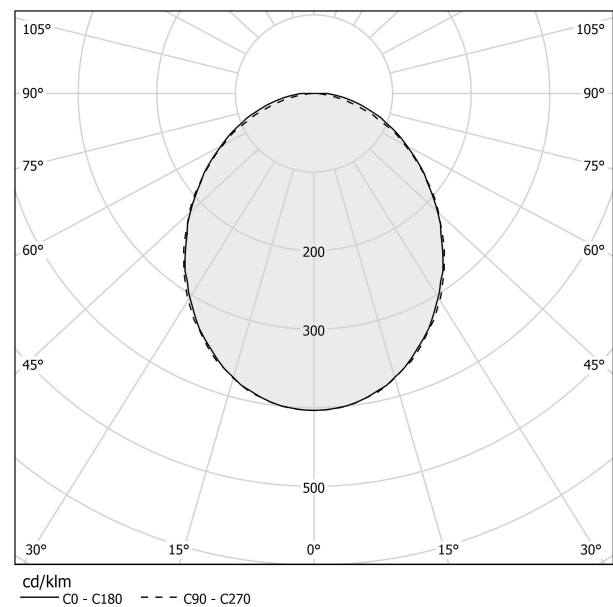

Polar diagram