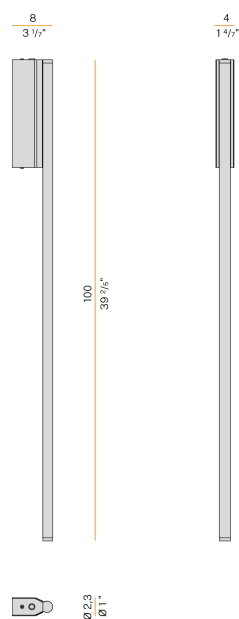

PANZERI

Hilow Line

220-240V AC dimmable (DALI/Push DIM)

A11001.100.0502

● white

Data sheet

CODE	A11001.100.0502
SYSTEM POWER CONSUMPTION	17W
EFFICACY	59.88lm/W
LIGHT SOURCE	LED
LIGHT SOURCE LIFETIME	L70 (B10) 60.000h
COLOUR TEMPERATURE	2700K Ra>90
LIGHT DISTRIBUTION	diffused
POWER SUPPLY	220-240V AC
FREQUENCY	50/60Hz
ELECTRICAL CONFIGURATION	dimmable (DALI/Push DIM)
DRIVER	integrated included
NOMINAL LUMINOUS FLUX	1512lm
LUMEN OUTPUT	1018lm
EFFICIENCY	67.3%
WEIGHT	1,16 Kg
PROTECTION DEGREE	IP20
COLOUR TOLLERANCES	SDCM 3
PACKING DIMENSIONS	12,0 x 106,0 x 7,0 cm

Wall lighting fixture for interiors, with indirect light emission.
 Pickled sheet metal wall bracket in polyacrylic paint.
 Pickled sheet metal wall plate in polyacrylic paint.
 Extruded aluminium structure in white, mat black, bronze, mat brass or titanium polyacrylic paint.
 Die-cast aluminium end caps in polyacrylic paint.
 Extruded polycarbonate diffuser with opaline finish.

Technical drawing

Polar diagram

PANZERI

Hilow Line

Accessories / power supply

YCI11002.400

4m (157,5") long power cable with foot switch and plug.