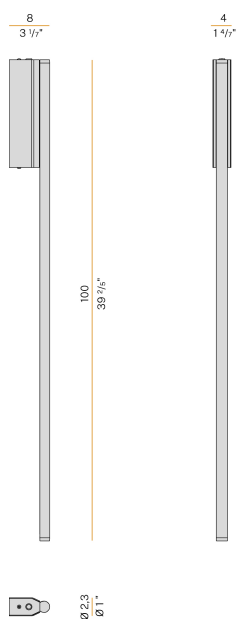

PANZERI

Hilow Line

220-240V AC dimmable (DALI/Push DIM)

A11001.100.0502

● white

Data sheet

CODE	A11001.100.0502
SYSTEM POWER CONSUMPTION	17W
EFFICACY	59.88lm/W
LIGHT SOURCE	LED
LIGHT SOURCE LIFETIME	L70 (B10) 60.000h
COLOUR TEMPERATURE	2700K Ra>90
LIGHT DISTRIBUTION	diffused
POWER SUPPLY	220-240V AC
FREQUENCY	50/60Hz
ELECTRICAL CONFIGURATION	dimmable (DALI/Push DIM)
DRIVER	integrated included
NOMINAL LUMINOUS FLUX	1512lm
LUMEN OUTPUT	1018lm
EFFICIENCY	67.3%
WEIGHT	1,16 Kg
PROTECTION DEGREE	IP20
COLOUR TOLLERANCES	SDCM 3
PACKING DIMENSIONS	12,0 x 106,0 x 7,0 cm

Wall lighting fixture for interiors, with indirect light emission.
Pickled sheet metal wall bracket in polyacrylic paint.
Pickled sheet metal wall plate in polyacrylic paint.
Extruded aluminium structure in white, mat black, bronze, mat brass or titanium polyacrylic paint.
Die-cast aluminium end caps in polyacrylic paint.
Extruded polycarbonate diffuser with opaline finish.

Technical drawing

PANZERI

Hilow Line

Accessories / power supply

YCI11002.400

4m (157,5") long power cable with foot switch and plug.