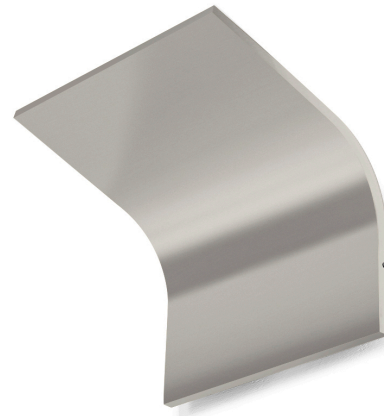

PANZERI

App

220-240V AC ON-OFF

A09830.002.0406

● titanium

Data sheet

CODE	A09830.002.0406
SYSTEM POWER CONSUMPTION	36W
EFFICACY	79.5lm/W
LIGHT SOURCE	LED
COLOUR TEMPERATURE	3000K Ra>90
LIGHT DISTRIBUTION	diffused
POWER SUPPLY	220-240V AC
FREQUENCY	50/60Hz
ELECTRICAL CONFIGURATION	ON-OFF
DRIVER	integrated included
NOMINAL LUMINOUS FLUX	2862lm
LUMEN OUTPUT	2862lm
EFFICIENCY	100%
WEIGHT	2,03 Kg
PROTECTION DEGREE	IP20
COLOUR TOLLERANCES	SDCM 3
PACKING DIMENSIONS	27,0 x 36,0 x 14,0 cm

Wall lighting fixture for interiors, with indirect light emission.
Die-cast aluminium wall bracket in polyacrylic paint.
Extruded aluminium structure in white, mat brass or titanium polyacrylic paint.