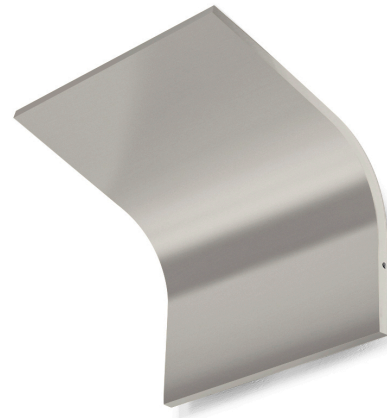

## App

220-240V AC ON-OFF

A09830.002.0406

● titanium

### Data sheet

CODE	A09830.002.0406
SYSTEM POWER CONSUMPTION	36W
EFFICACY	79.5lm/W
LIGHT SOURCE	LED
COLOUR TEMPERATURE	3000K Ra>90
LIGHT DISTRIBUTION	diffused
POWER SUPPLY	220-240V AC
FREQUENCY	50/60Hz
ELECTRICAL CONFIGURATION	ON-OFF
DRIVER	integrated included
NOMINAL LUMINOUS FLUX	2862lm
LUMEN OUTPUT	2862lm
EFFICIENCY	100%
WEIGHT	2,03 Kg
PROTECTION DEGREE	IP20
COLOUR TOLLERANCES	SDCM 3
PACKING DIMENSIONS	27,0 x 36,0 x 14,0 cm

Wall lighting fixture for interiors, with indirect light emission.  
Die-cast aluminium wall bracket in polyacrylic paint.  
Extruded aluminium structure in white, mat brass or titanium polyacrylic paint.