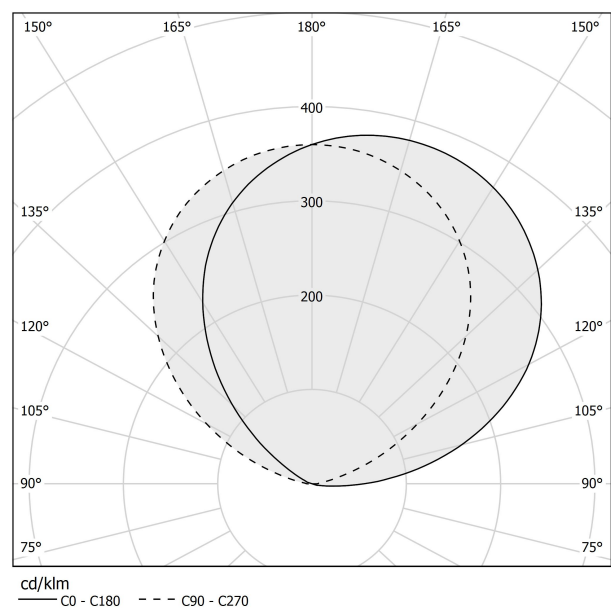

### Data sheet

CODE	A09830.002.0406
SYSTEM POWER CONSUMPTION	36W
EFFICACY	79.5lm/W
LIGHT SOURCE	LED
COLOUR TEMPERATURE	3000K Ra>90
LIGHT DISTRIBUTION	diffused
POWER SUPPLY	220-240V AC
FREQUENCY	50/60Hz
ELECTRICAL CONFIGURATION	ON-OFF
DRIVER	integrated included
NOMINAL LUMINOUS FLUX	2862lm
LUMEN OUTPUT	2862lm
EFFICIENCY	100%
WEIGHT	2,03 Kg
PROTECTION DEGREE	IP20
COLOUR TOLLERANCES	SDCM 3
PACKING DIMENSIONS	27,0 x 36,0 x 14,0 cm

### Technical drawing

### Polar diagram