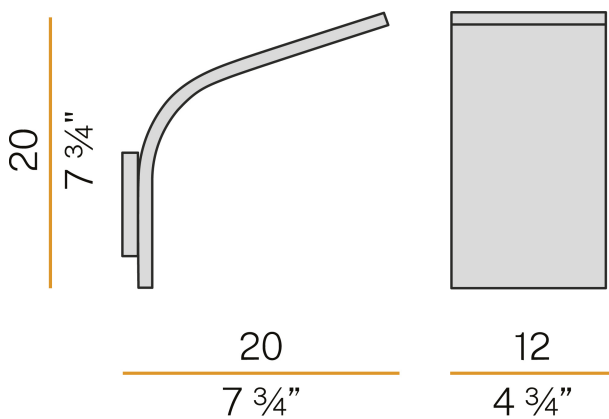

PANZERI

App

220-240V AC ON-OFF

A09830.001.0406

titanium

Data sheet

CODE	A09830.001.0406
SYSTEM POWER CONSUMPTION	18W
EFFICACY	79.5lm/W
LIGHT SOURCE	LED
COLOUR TEMPERATURE	3000K Ra>90
LIGHT DISTRIBUTION	diffused
POWER SUPPLY	220-240V AC
FREQUENCY	50/60Hz
ELECTRICAL CONFIGURATION	ON-OFF
DRIVER	integrated included
NOMINAL LUMINOUS FLUX	1431lm
LUMEN OUTPUT	1431lm
EFFICIENCY	100%
WEIGHT	1,00 Kg
PROTECTION DEGREE	IP20
COLOUR TOLLERANCES	SDCM 3
PACKING DIMENSIONS	14,0 x 30,0 x 13,0 cm

Wall lighting fixture for interiors, with indirect light emission.
Die-cast aluminium wall bracket in polyacrylic paint.
Extruded aluminium structure in white, mat brass or titanium polyacrylic paint.

Technical drawing

Polar diagram