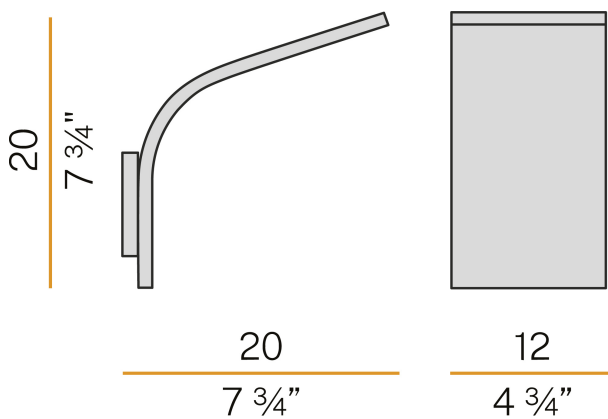

PANZERI

App

220-240V AC ON-OFF

A09830.001.0406

● titanium

Data sheet

CODE	A09830.001.0406
SYSTEM POWER CONSUMPTION	18W
EFFICACY	79.5lm/W
LIGHT SOURCE	LED
COLOUR TEMPERATURE	3000K Ra>90
LIGHT DISTRIBUTION	diffused
POWER SUPPLY	220-240V AC
FREQUENCY	50/60Hz
ELECTRICAL CONFIGURATION	ON-OFF
DRIVER	integrated included
NOMINAL LUMINOUS FLUX	1431lm
LUMEN OUTPUT	1431lm
EFFICIENCY	100%
WEIGHT	1,00 Kg
PROTECTION DEGREE	IP20
COLOUR TOLLERANCES	SDCM 3
PACKING DIMENSIONS	14,0 x 30,0 x 13,0 cm

Wall lighting fixture for interiors, with indirect light emission.
Die-cast aluminium wall bracket in polyacrylic paint.
Extruded aluminium structure in white, mat brass or titanium polyacrylic paint.

Technical drawing

Polar diagram