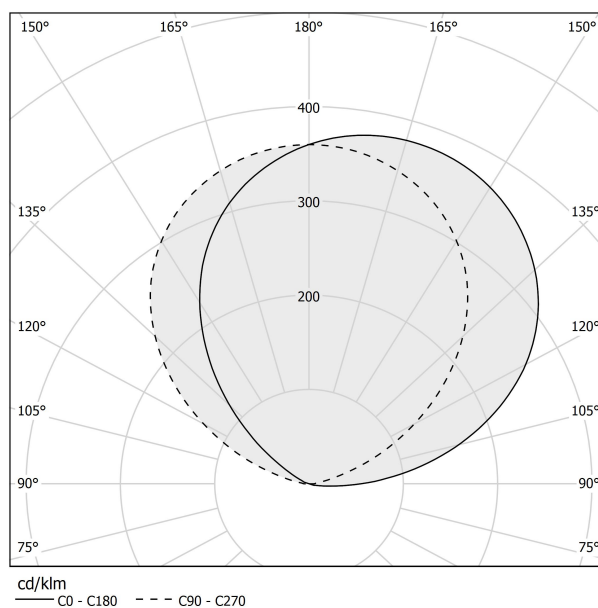

PANZERI

App

220-240V AC ON-OFF

A09830.001.0406

titanium

Data sheet

CODE	A09830.001.0406
SYSTEM POWER CONSUMPTION	18W
EFFICACY	79.5lm/W
LIGHT SOURCE	LED
COLOUR TEMPERATURE	3000K Ra>90
LIGHT DISTRIBUTION	diffused
POWER SUPPLY	220-240V AC
FREQUENCY	50/60Hz
ELECTRICAL CONFIGURATION	ON-OFF
DRIVER	integrated included
NOMINAL LUMINOUS FLUX	1431lm
LUMEN OUTPUT	1431lm
EFFICIENCY	100%
WEIGHT	1,00 Kg
PROTECTION DEGREE	IP20
COLOUR TOLLERANCES	SDCM 3
PACKING DIMENSIONS	14,0 x 30,0 x 13,0 cm

Technical drawing

Polar diagram

PANZERI

App

Accessories / dimming

XM14/230

Dimmable device for 230V LED modules, 5=100W.