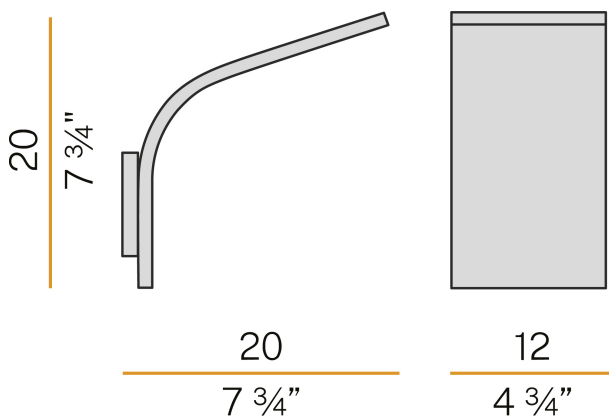

Technical drawing