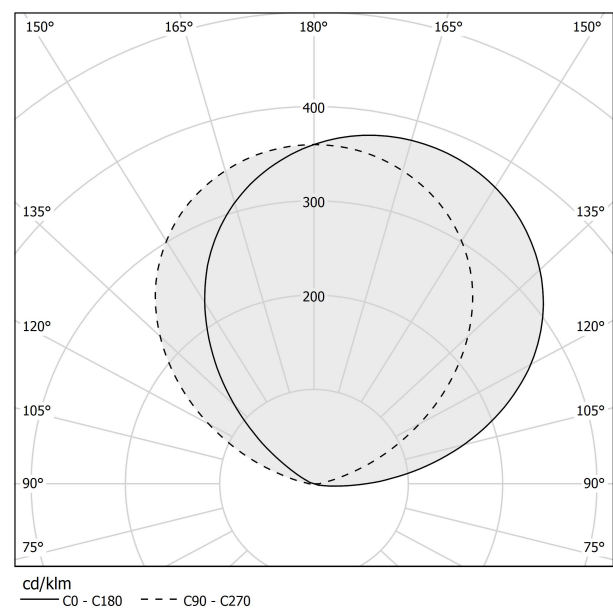

### Data sheet

CODE	A09819.002.0406
SYSTEM POWER CONSUMPTION	36W
EFFICACY	79.5lm/W
LIGHT SOURCE	LED
COLOUR TEMPERATURE	3000K Ra>90
LIGHT DISTRIBUTION	diffused
POWER SUPPLY	220-240V AC
FREQUENCY	50/60Hz
ELECTRICAL CONFIGURATION	ON-OFF
DRIVER	integrated included
NOMINAL LUMINOUS FLUX	2862lm
LUMEN OUTPUT	2862lm
EFFICIENCY	100%
WEIGHT	2,03 Kg
PROTECTION DEGREE	IP20
COLOUR TOLLERANCES	SDCM 3
PACKING DIMENSIONS	27,0 x 36,0 x 14,0 cm

### Technical drawing

### Polar diagram