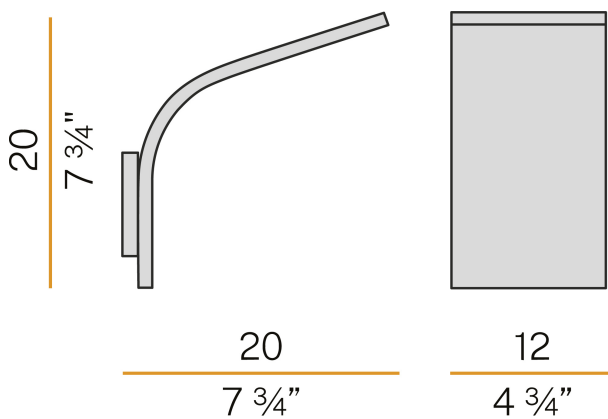

PANZERI

App

220-240V AC ON-OFF

A09819.001.0406

 matte brass

INDIRECT
LIGHT

Data sheet

CODE	A09819.001.0406
SYSTEM POWER CONSUMPTION	18W
EFFICACY	79.5lm/W
LIGHT SOURCE	LED
COLOUR TEMPERATURE	3000K Ra>90
LIGHT DISTRIBUTION	diffused
POWER SUPPLY	220-240V AC
FREQUENCY	50/60Hz
ELECTRICAL CONFIGURATION	ON-OFF
DRIVER	integrated included
NOMINAL LUMINOUS FLUX	1431lm
LUMEN OUTPUT	1431lm
EFFICIENCY	100%
WEIGHT	1,00 Kg
PROTECTION DEGREE	IP20
COLOUR TOLLERANCES	SDCM 3
PACKING DIMENSIONS	14,0 x 30,0 x 13,0 cm

Wall lighting fixture for interiors, with indirect light emission.
Die-cast aluminium wall bracket in polyacrylic paint.
Extruded aluminium structure in white, mat brass or titanium polyacrylic paint.

Technical drawing

Polar diagram