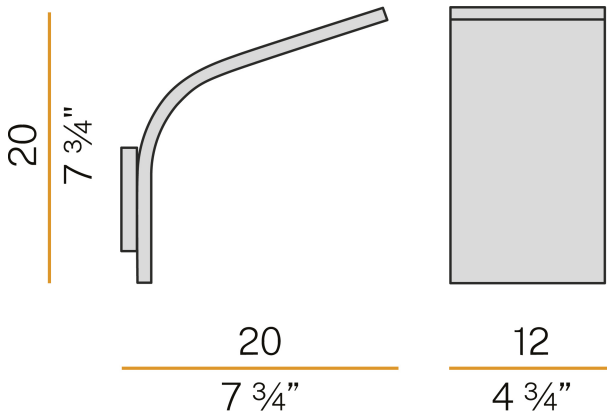

Technical drawing