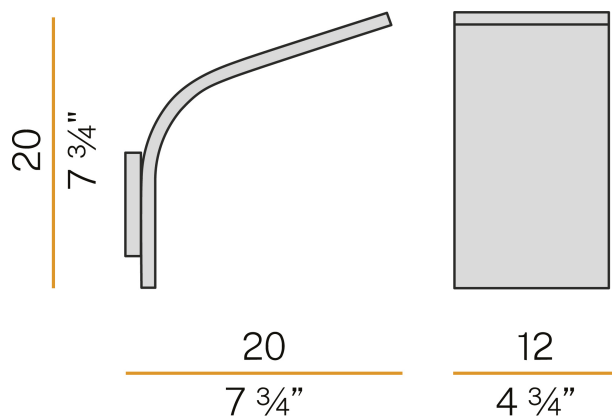

Technical drawing