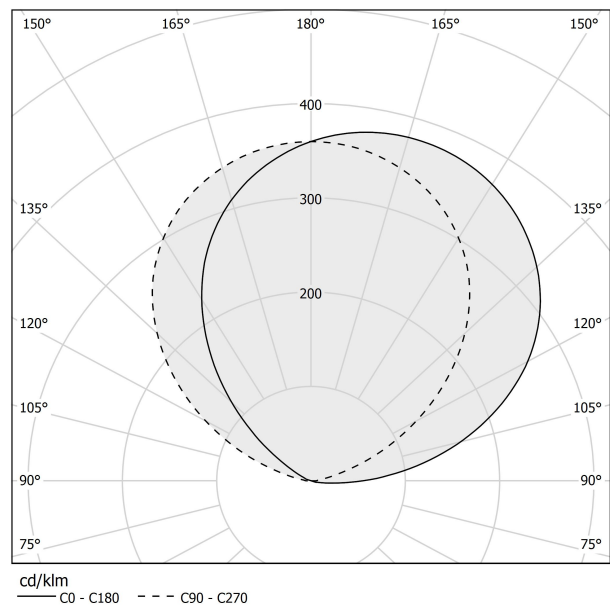

Polar diagram