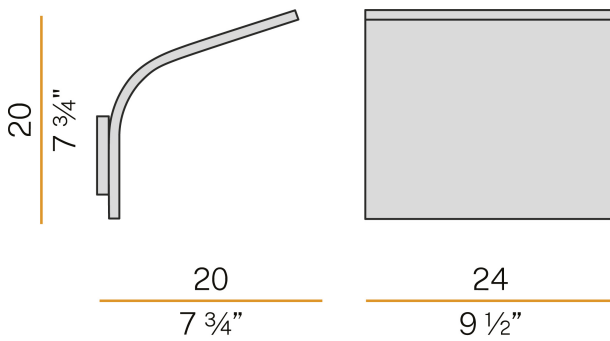

Technical drawing