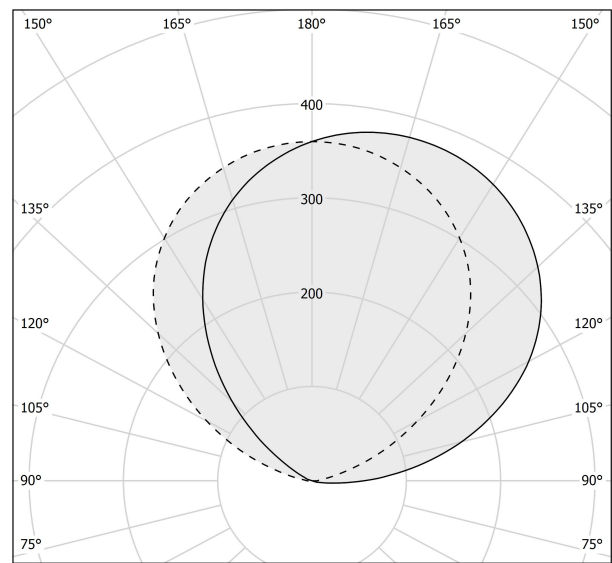

### Data sheet

CODE	A09801.002.0406
SYSTEM POWER CONSUMPTION	36W
EFFICACY	79.5lm/W
LIGHT SOURCE	LED
COLOUR TEMPERATURE	3000K Ra>90
LIGHT DISTRIBUTION	diffused
POWER SUPPLY	220-240V AC
FREQUENCY	50/60Hz
ELECTRICAL CONFIGURATION	ON-OFF
DRIVER	integrated included
NOMINAL LUMINOUS FLUX	2862lm
LUMEN OUTPUT	2862lm
EFFICIENCY	100%
WEIGHT	2,03 Kg
PROTECTION DEGREE	IP20
COLOUR TOLLERANCES	SDCM 3
PACKING DIMENSIONS	27,0 x 36,0 x 14,0 cm

### Technical drawing

### Polar diagram

cd/klm  
— C0 - C180    - - - C90 - C270