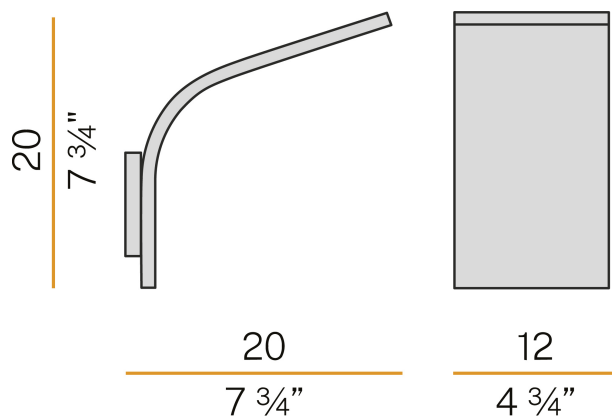

PANZERI

App

220-240V AC ON-OFF
A09801.001.0406

● white

Data sheet

CODE	A09801.001.0406
SYSTEM POWER CONSUMPTION	18W
EFFICACY	79.5lm/W
LIGHT SOURCE	LED
COLOUR TEMPERATURE	3000K Ra>90
LIGHT DISTRIBUTION	diffused
POWER SUPPLY	220-240V AC
FREQUENCY	50/60Hz
ELECTRICAL CONFIGURATION	ON-OFF
DRIVER	integrated included
NOMINAL LUMINOUS FLUX	1431lm
LUMEN OUTPUT	1431lm
EFFICIENCY	100%
WEIGHT	1,00 Kg
PROTECTION DEGREE	IP20
COLOUR TOLLERANCES	SDCM 3
PACKING DIMENSIONS	14,0 x 30,0 x 13,0 cm

Wall lighting fixture for interiors, with indirect light emission.
Die-cast aluminium wall bracket in polyacrylic paint.
Extruded aluminium structure in white, mat brass or titanium polyacrylic paint.

Technical drawing

Polar diagram