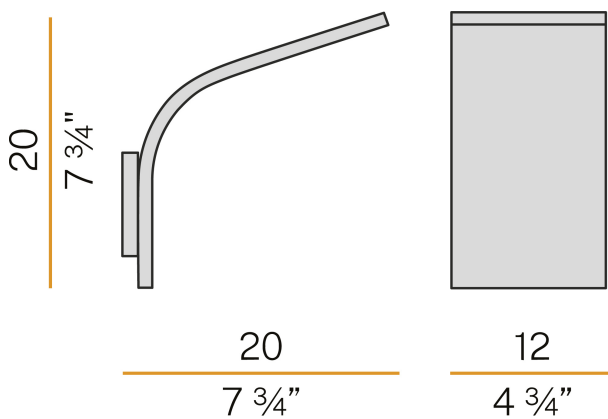

PANZERI

App

220-240V AC ON-OFF

A09801.001.0406

● white

Data sheet

CODE	A09801.001.0406
SYSTEM POWER CONSUMPTION	18W
EFFICACY	79.5lm/W
LIGHT SOURCE	LED
COLOUR TEMPERATURE	3000K Ra>90
LIGHT DISTRIBUTION	diffused
POWER SUPPLY	220-240V AC
FREQUENCY	50/60Hz
ELECTRICAL CONFIGURATION	ON-OFF
DRIVER	integrated included
NOMINAL LUMINOUS FLUX	1431lm
LUMEN OUTPUT	1431lm
EFFICIENCY	100%
WEIGHT	1,00 Kg
PROTECTION DEGREE	IP20
COLOUR TOLLERANCES	SDCM 3
PACKING DIMENSIONS	14,0 x 30,0 x 13,0 cm

Wall lighting fixture for interiors, with indirect light emission.
Die-cast aluminium wall bracket in polyacrylic paint.
Extruded aluminium structure in white, mat brass or titanium polyacrylic paint.

Technical drawing

Polar diagram