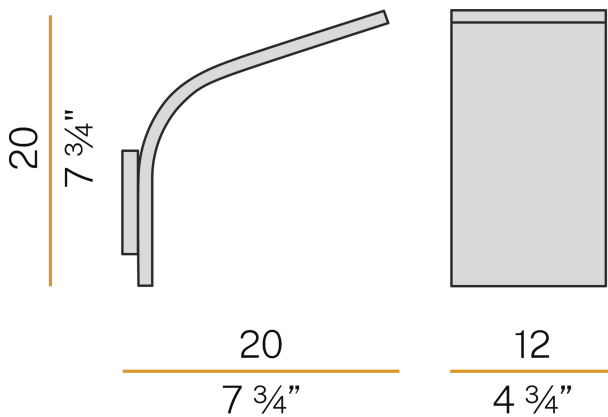

Technical drawing