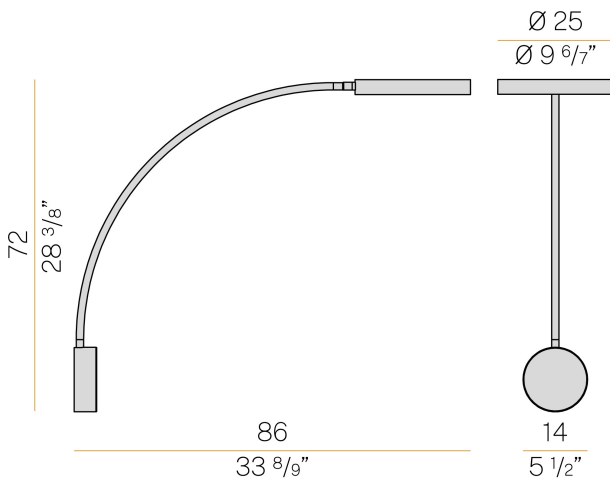

PANZERI

Dip

220-240V AC dimmable (DALI/Push DIM)

A08428.070.0502

 textured soft white

Data sheet

CODE	A08428.070.0502
SYSTEM POWER CONSUMPTION	18W
EFFICACY	107.28lm/W
LIGHT SOURCE	LED
COLOUR TEMPERATURE	2700K Ra>90
LIGHT DISTRIBUTION	diffused
POWER SUPPLY	220-240V AC
FREQUENCY	50/60Hz
ELECTRICAL CONFIGURATION	dimmable (DALI/Push DIM)
DRIVER	integrated included
NOMINAL LUMINOUS FLUX	3013lm
LUMEN OUTPUT	1931lm
EFFICIENCY	64.1%
WEIGHT	2,64 Kg
PROTECTION DEGREE	IP40
COLOUR TOLLERANCES	SDCM 3
PACKING DIMENSIONS	49,0 x 119,0 x 19,0 cm

Wall installation lighting fixture for interiors, with direct or indirect light emission. Power supply canopy with pickled sheet metal fixing bracket, deep-drawn sheet metal closing frame in polyacrylic paint. Calendered steel tube stem, with polyacrylic paint. Die-cast aluminum emitting head with polyacrylic paint in champagne, mat black, bronze and soft textured white finishes. UV technology screen-printed diffuser, made of opal polycarbonate, installed with magnetic coupling.

Technical drawing

Polar diagram