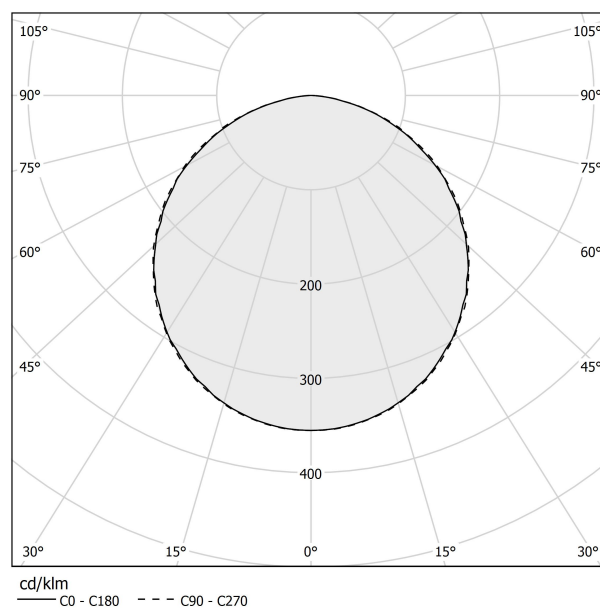

### Data sheet

CODE	A08428.070.0502
SYSTEM POWER CONSUMPTION	18W
EFFICACY	107.28lm/W
LIGHT SOURCE	LED
COLOUR TEMPERATURE	2700K Ra>90
LIGHT DISTRIBUTION	diffused
POWER SUPPLY	220-240V AC
FREQUENCY	50/60Hz
ELECTRICAL CONFIGURATION	dimmable (DALI/Push DIM)
DRIVER	integrated included
NOMINAL LUMINOUS FLUX	3013lm
LUMEN OUTPUT	1931lm
EFFICIENCY	64.1%
WEIGHT	2,64 Kg
PROTECTION DEGREE	IP40
COLOUR TOLLERANCES	SDCM 3
PACKING DIMENSIONS	49,0 x 119,0 x 19,0 cm

### Polar diagram