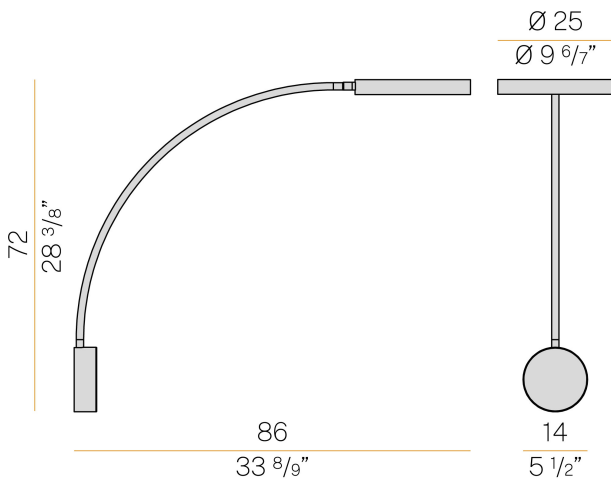

Technical drawing