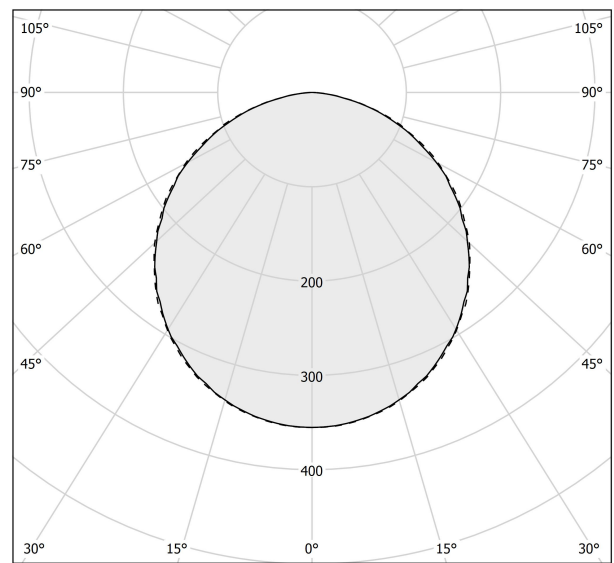

Polar diagram

cd/klm
— C0 - C180   - - - C90 - C270