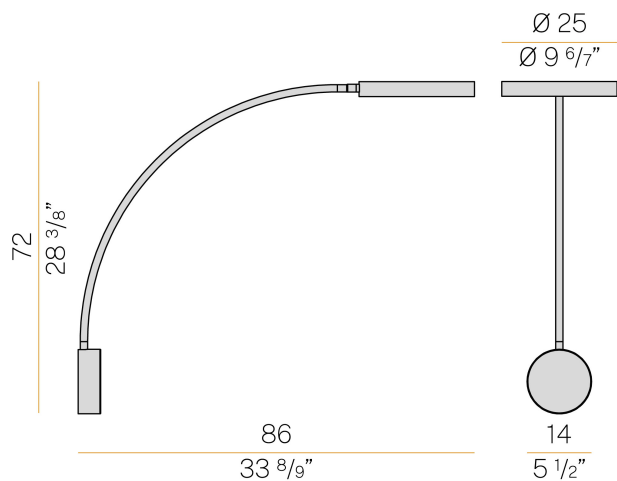

Technical drawing