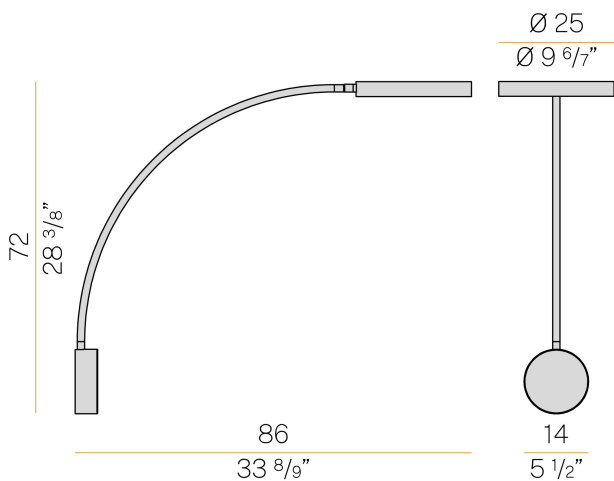

Technical drawing