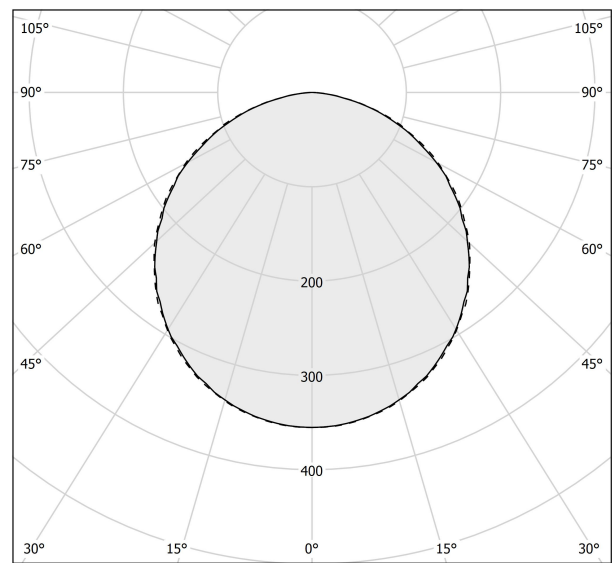

Polar diagram

cd/klm
— C0 - C180   - - - C90 - C270