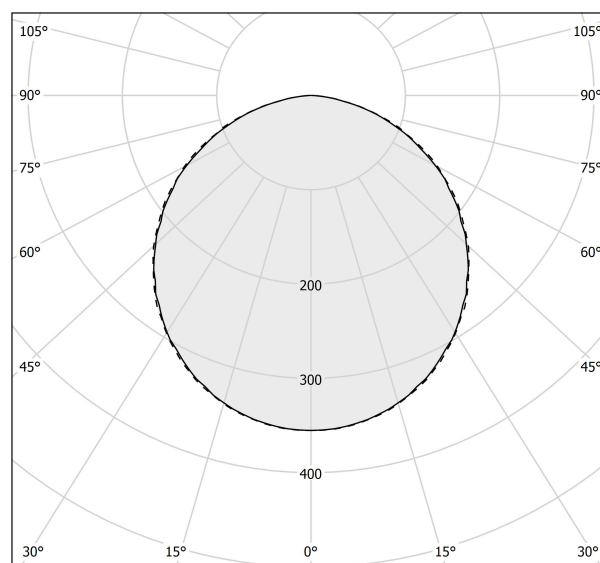

Polar diagram

cd/klm
— C0 - C180   - - - C90 - C270