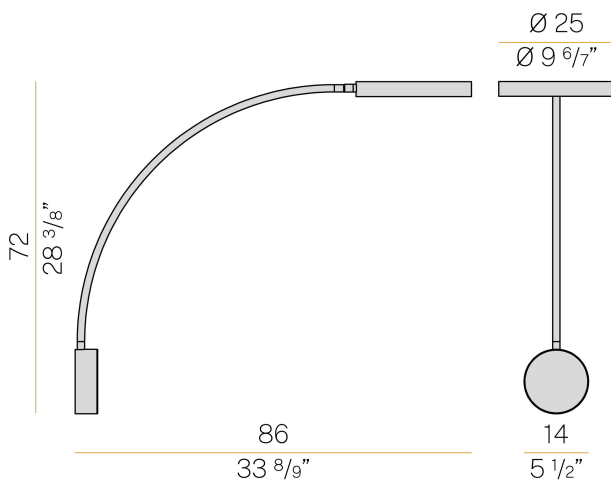

Technical drawing