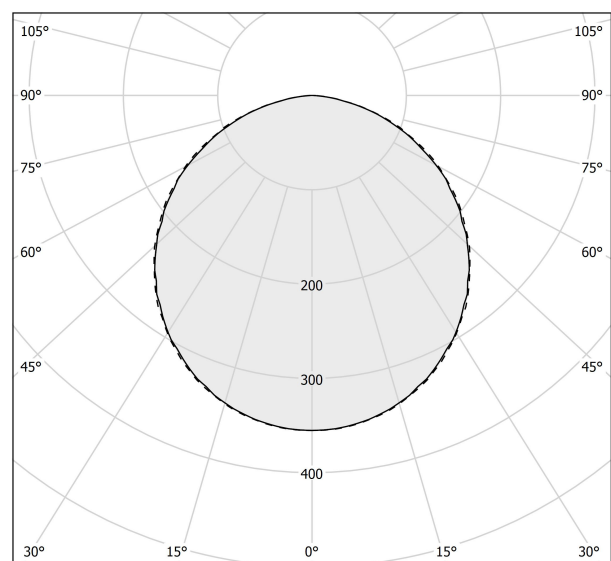

Polar diagram