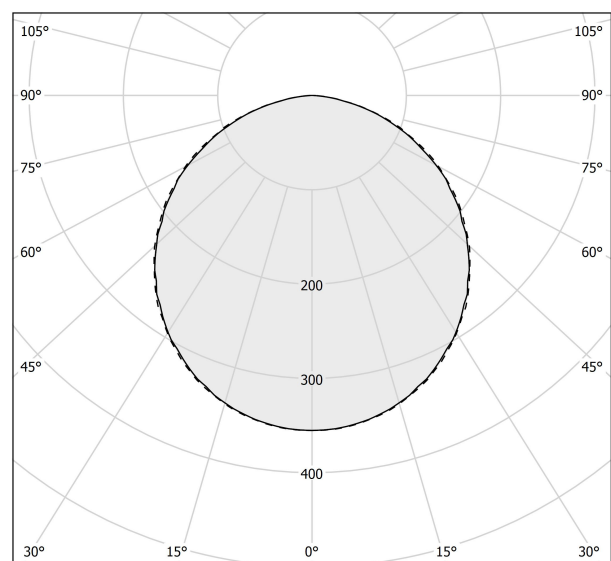

### Data sheet

CODE	A08406.070.0502
SYSTEM POWER CONSUMPTION	18W
EFFICACY	107.28lm/W
LIGHT SOURCE	LED
COLOUR TEMPERATURE	2700K Ra>90
LIGHT DISTRIBUTION	diffused
POWER SUPPLY	220-240V AC
FREQUENCY	50/60Hz
ELECTRICAL CONFIGURATION	dimmable (DALI/Push DIM)
DRIVER	integrated included
NOMINAL LUMINOUS FLUX	3013lm
LUMEN OUTPUT	1931lm
EFFICIENCY	64.1%
WEIGHT	2,64 Kg
PROTECTION DEGREE	IP40
COLOUR TOLLERANCES	SDCM 3
PACKING DIMENSIONS	49,0 x 119,0 x 19,0 cm

### Polar diagram

cd/klm  
— C0 - C180    - - - C90 - C270