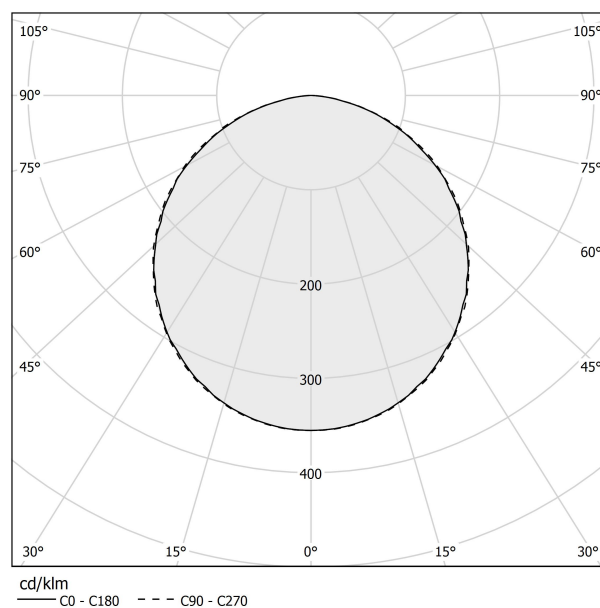

Polar diagram