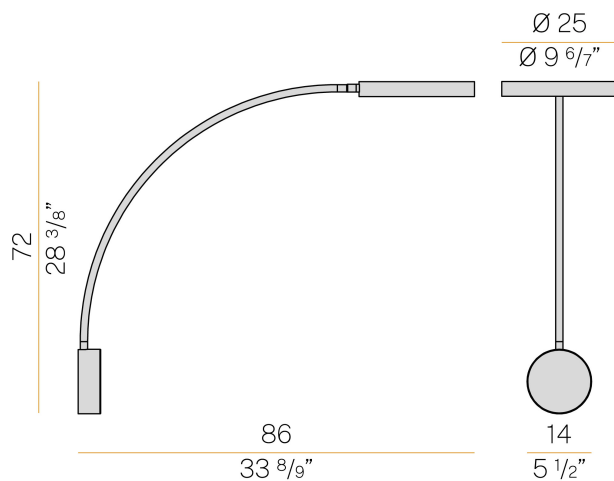

Technical drawing