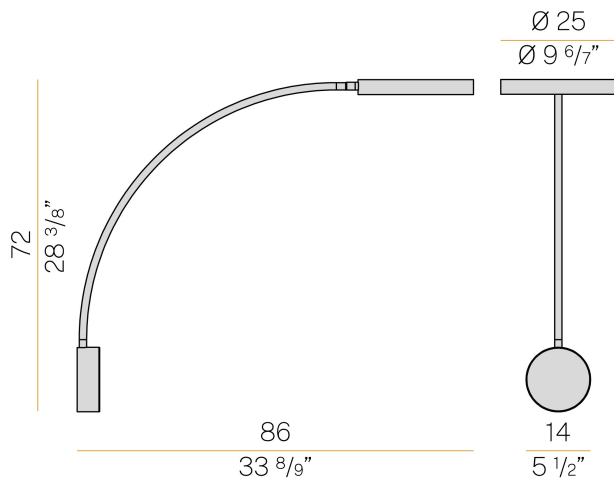

Technical drawing