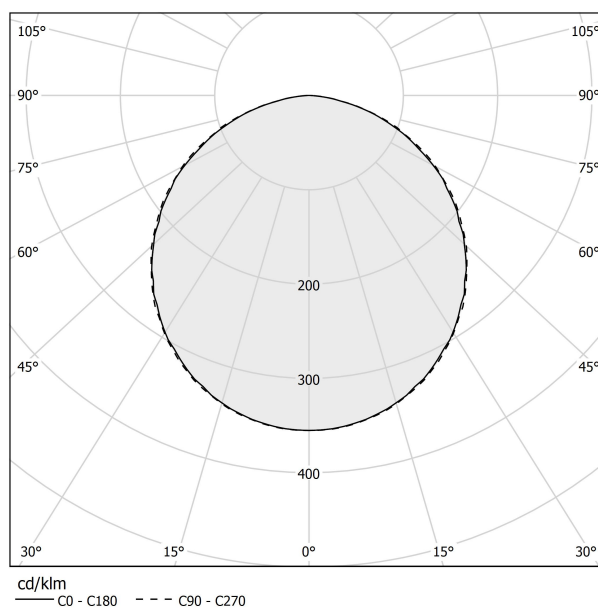

Polar diagram