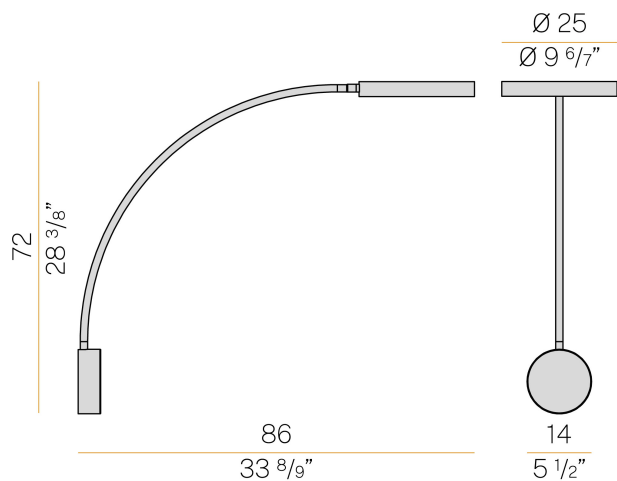

PANZERI

Dip

220-240V AC dimmable (DALI/Push DIM)

A08405.070.0502

 champagne

Data sheet

CODE	A08405.070.0502
SYSTEM POWER CONSUMPTION	18W
EFFICACY	107.28lm/W
LIGHT SOURCE	LED
COLOUR TEMPERATURE	2700K Ra>90
LIGHT DISTRIBUTION	diffused
POWER SUPPLY	220-240V AC
FREQUENCY	50/60Hz
ELECTRICAL CONFIGURATION	dimmable (DALI/Push DIM)
DRIVER	integrated included
NOMINAL LUMINOUS FLUX	3013lm
LUMEN OUTPUT	1931lm
EFFICIENCY	64.1%
WEIGHT	2,64 Kg
PROTECTION DEGREE	IP40
COLOUR TOLLERANCES	SDCM 3
PACKING DIMENSIONS	49,0 x 119,0 x 19,0 cm

Wall installation lighting fixture for interiors, with direct or indirect light emission. Power supply canopy with pickled sheet metal fixing bracket, deep-drawn sheet metal closing frame in polyacrylic paint. Calendered steel tube stem, with polyacrylic paint. Die-cast aluminum emitting head with polyacrylic paint in champagne, mat black, bronze and soft textured white finishes. UV technology screen-printed diffuser, made of opal polycarbonate, installed with magnetic coupling.

Technical drawing

Polar diagram