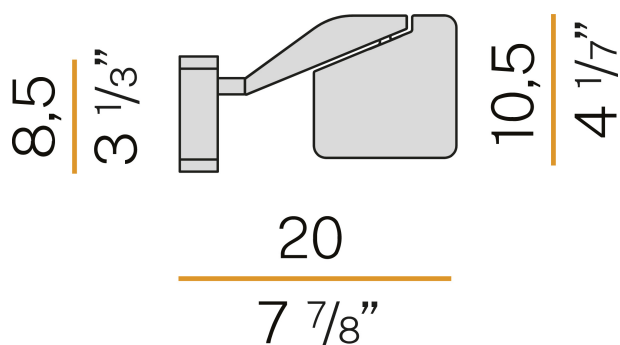

PANZERI

Jackie

220-240V AC dimmable (Step DIM)

A07730.000.0409

titanium

Data sheet

CODE	A07730.000.0409
SYSTEM POWER CONSUMPTION	10W
EFFICACY	70.6lm/W
LIGHT SOURCE	LED
LIGHT SOURCE LIFETIME	L90 (B10) 50.000h
COLOUR TEMPERATURE	3000K Ra>90
LIGHT DISTRIBUTION	adjustable
BEAM ANGLE	90°
POWER SUPPLY	220-240V AC
FREQUENCY	50/60Hz
ELECTRICAL CONFIGURATION	dimmable (Step DIM)
DRIVER	integrated included
NOMINAL LUMINOUS FLUX	884lm
LUMEN OUTPUT	706lm
EFFICIENCY	79.9%
WEIGHT	0,47 Kg
PROTECTION DEGREE	IP40
COLOUR TOLLERANCES	SDCM 3
PACKING DIMENSIONS	12,0 x 24,0 x 13,0 cm

Wall lighting fixture for interiors, with swivelling light beam.
Pickled sheet metal wall bracket in polyacrylic paint.
Die-cast aluminium wall plate in polyacrylic paint.
Die-cast aluminium structure in white, black, red or titanium polyacrylic paint.
Die-cast aluminium head rotating on two axes in polyacrylic paint.
Modelled acrylic diffuser with mat finish and double serigraphy.
Push-button to adjust luminosity according to 5 levels of visual comfort.

Technical drawing

Polar diagram