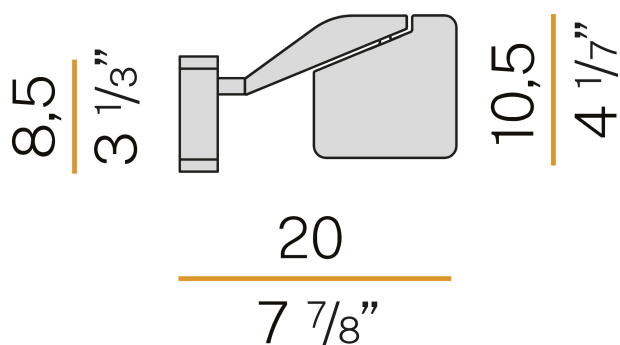

PANZERI

Jackie

220-240V AC dimmable (Step DIM)

A07702.000.0409

Data sheet

CODE	A07702.000.0409
SYSTEM POWER CONSUMPTION	10W
EFFICACY	70.6lm/W
LIGHT SOURCE	LED
LIGHT SOURCE LIFETIME	L90 (B10) 50.000h
COLOUR TEMPERATURE	3000K Ra>90
LIGHT DISTRIBUTION	adjustable
BEAM ANGLE	90°
POWER SUPPLY	220-240V AC
FREQUENCY	50/60Hz
ELECTRICAL CONFIGURATION	dimmable (Step DIM)
DRIVER	integrated included
NOMINAL LUMINOUS FLUX	884lm
LUMEN OUTPUT	706lm
EFFICIENCY	79.9%
WEIGHT	0,47 Kg
PROTECTION DEGREE	IP40
COLOUR TOLLERANCES	SDCM 3
PACKING DIMENSIONS	12,0 x 24,0 x 13,0 cm

Wall lighting fixture for interiors, with swivelling light beam.
 Pickled sheet metal wall bracket in polyacrylic paint.
 Die-cast aluminium wall plate in polyacrylic paint.
 Die-cast aluminium structure in white, black, red or titanium polyacrylic paint.
 Die-cast aluminium head rotating on two axes in polyacrylic paint.
 Modelled acrylic diffuser with mat finish and double serigraphy.
 Push-button to adjust luminosity according to 5 levels of visual comfort.

Technical drawing

Polar diagram