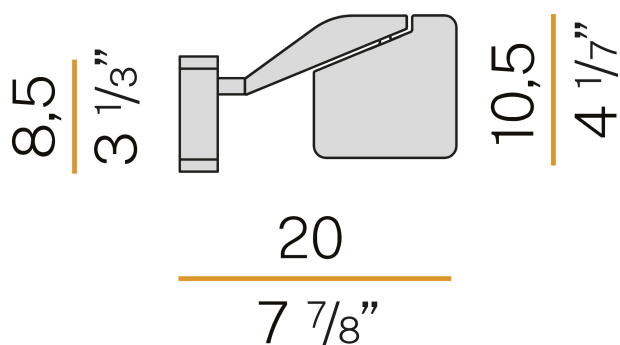

PANZERI

Jackie

220-240V AC dimmable (Step DIM)

A07702.000.0409

Data sheet

CODE	A07702.000.0409
SYSTEM POWER CONSUMPTION	10W
EFFICACY	70.6lm/W
LIGHT SOURCE	LED
LIGHT SOURCE LIFETIME	L90 (B10) 50.000h
COLOUR TEMPERATURE	3000K Ra>90
LIGHT DISTRIBUTION	adjustable
BEAM ANGLE	90°
POWER SUPPLY	220-240V AC
FREQUENCY	50/60Hz
ELECTRICAL CONFIGURATION	dimmable (Step DIM)
DRIVER	integrated included
NOMINAL LUMINOUS FLUX	884lm
LUMEN OUTPUT	706lm
EFFICIENCY	79.9%
WEIGHT	0,47 Kg
PROTECTION DEGREE	IP40
COLOUR TOLLERANCES	SDCM 3
PACKING DIMENSIONS	12,0 x 24,0 x 13,0 cm

Wall lighting fixture for interiors, with swivelling light beam.
Pickled sheet metal wall bracket in polyacrylic paint.
Die-cast aluminium wall plate in polyacrylic paint.
Die-cast aluminium structure in white, black, red or titanium polyacrylic paint.
Die-cast aluminium head rotating on two axes in polyacrylic paint.
Modelled acrylic diffuser with mat finish and double serigraphy.
Push-button to adjust luminosity according to 5 levels of visual comfort.

Technical drawing

Polar diagram