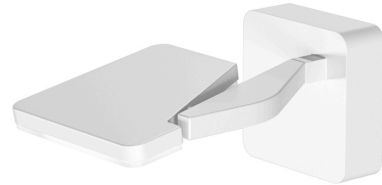

PANZERI

Jackie

220-240V AC dimmable (Step DIM)

A07701.000.0409

● white

Data sheet

CODE	A07701.000.0409
SYSTEM POWER CONSUMPTION	10W
EFFICACY	70.6lm/W
LIGHT SOURCE	LED
LIGHT SOURCE LIFETIME	L90 (B10) 50.000h
COLOUR TEMPERATURE	3000K Ra>90
LIGHT DISTRIBUTION	adjustable
BEAM ANGLE	90°
POWER SUPPLY	220-240V AC
FREQUENCY	50/60Hz
ELECTRICAL CONFIGURATION	dimmable (Step DIM)
DRIVER	integrated included
NOMINAL LUMINOUS FLUX	884lm
LUMEN OUTPUT	706lm
EFFICIENCY	79.9%
WEIGHT	0,47 Kg
PROTECTION DEGREE	IP40
COLOUR TOLLERANCES	SDCM 3
PACKING DIMENSIONS	12,0 x 24,0 x 13,0 cm

Wall lighting fixture for interiors, with swivelling light beam.
 Pickled sheet metal wall bracket in polyacrylic paint.
 Die-cast aluminium wall plate in polyacrylic paint.
 Die-cast aluminium structure in white, black, red or titanium polyacrylic paint.
 Die-cast aluminium head rotating on two axes in polyacrylic paint.
 Modelled acrylic diffuser with mat finish and double serigraphy.
 Push-button to adjust luminosity according to 5 levels of visual comfort.