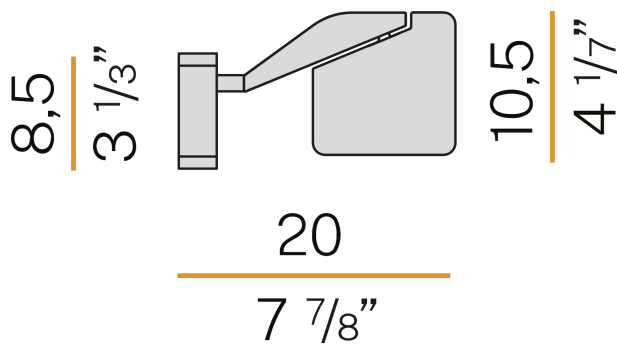

Technical drawing