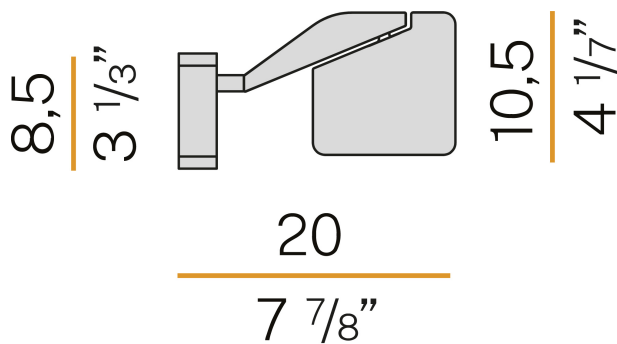

PANZERI

Jackie

220-240V AC dimmable (Step DIM)

A07701.000.0409

● white

Data sheet

CODE	A07701.000.0409
SYSTEM POWER CONSUMPTION	10W
EFFICACY	70.6lm/W
LIGHT SOURCE	LED
LIGHT SOURCE LIFETIME	L90 (B10) 50.000h
COLOUR TEMPERATURE	3000K Ra>90
LIGHT DISTRIBUTION	adjustable
BEAM ANGLE	90°
POWER SUPPLY	220-240V AC
FREQUENCY	50/60Hz
ELECTRICAL CONFIGURATION	dimmable (Step DIM)
DRIVER	integrated included
NOMINAL LUMINOUS FLUX	884lm
LUMEN OUTPUT	706lm
EFFICIENCY	79.9%
WEIGHT	0,47 Kg
PROTECTION DEGREE	IP40
COLOUR TOLLERANCES	SDCM 3
PACKING DIMENSIONS	12,0 x 24,0 x 13,0 cm

Wall lighting fixture for interiors, with swivelling light beam.
 Pickled sheet metal wall bracket in polyacrylic paint.
 Die-cast aluminium wall plate in polyacrylic paint.
 Die-cast aluminium structure in white, black, red or titanium polyacrylic paint.
 Die-cast aluminium head rotating on two axes in polyacrylic paint.
 Modelled acrylic diffuser with mat finish and double serigraphy.
 Push-button to adjust luminosity according to 5 levels of visual comfort.

Technical drawing

Polar diagram