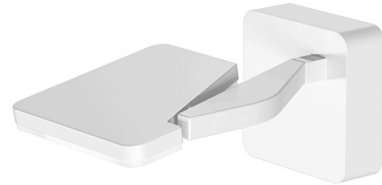

## Jackie

220-240V AC dimmable (Step DIM)

A07701.000.0409

● white

### Data sheet

CODE	A07701.000.0409
SYSTEM POWER CONSUMPTION	10W
EFFICACY	70.6lm/W
LIGHT SOURCE	LED
LIGHT SOURCE LIFETIME	L90 (B10) 50.000h
COLOUR TEMPERATURE	3000K Ra>90
LIGHT DISTRIBUTION	adjustable
BEAM ANGLE	90°
POWER SUPPLY	220-240V AC
FREQUENCY	50/60Hz
ELECTRICAL CONFIGURATION	dimmable (Step DIM)
DRIVER	integrated included
NOMINAL LUMINOUS FLUX	884lm
LUMEN OUTPUT	706lm
EFFICIENCY	79.9%
WEIGHT	0,47 Kg
PROTECTION DEGREE	IP40
COLOUR TOLLERANCES	SDCM 3
PACKING DIMENSIONS	12,0 x 24,0 x 13,0 cm

Wall lighting fixture for interiors, with swivelling light beam.  
Pickled sheet metal wall bracket in polyacrylic paint.  
Die-cast aluminium wall plate in polyacrylic paint.  
Die-cast aluminium structure in white, black, red or titanium polyacrylic paint.  
Die-cast aluminium head rotating on two axes in polyacrylic paint.  
Modelled acrylic diffuser with mat finish and double serigraphy.  
Push-button to adjust luminosity according to 5 levels of visual comfort.