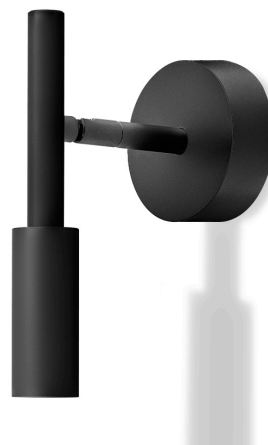

## Tubino

220-240V AC ON-OFF

A07306.001.0501

● matte black

DIRECT  
LIGHT

### Data sheet

CODE	A07306.001.0501
SYSTEM POWER CONSUMPTION	6,5W
EFFICACY	56.5lm/W
LIGHT SOURCE	LED
LIGHT SOURCE LIFETIME	L70 (B50) 80.000h
COLOUR TEMPERATURE	2700K Ra>90
LIGHT DISTRIBUTION	adjustable
POWER SUPPLY	220-240V AC
FREQUENCY	50/60Hz
ELECTRICAL CONFIGURATION	ON-OFF
DRIVER	integrated included
NOMINAL LUMINOUS FLUX	475lm
LUMEN OUTPUT	339lm
EFFICIENCY	71.4%
WEIGHT	0,62 Kg
PROTECTION DEGREE	IP20
COLOUR TOLLERANCES	SDCM 3
PACKING DIMENSIONS	29,0 x 24,0 x 14,0 cm

Ceiling or wall lighting fixture for interiors, with swivelling light beam.  
Galvanized sheet metal ceiling or wall bracket.  
Die-cast aluminium wall plate in white, champagne, mat black, bronze or titanium polyacrylic paint.  
Turned brass joints in polyacrylic paint.  
Turned aluminium structure in polyacrylic paint.  
Turned aluminium head rotating on two axes in polyacrylic paint.  
Modelled polycarbonate diffuser with opaline finish.  
Turned brass end cap in polyacrylic paint.