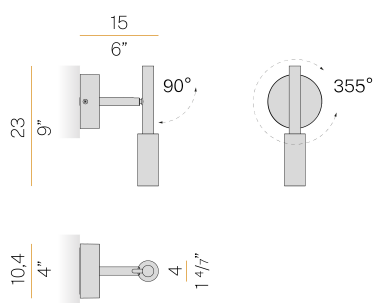

Technical drawing